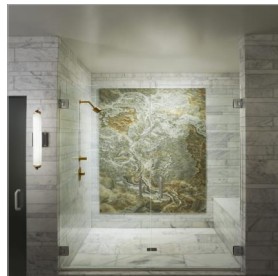

ROLLINS

51092BK-HB

MEDIUM LED VANITY

Rollins is both industrial in form and transitional in style. Unique rectangular etched opal glass has softly rounded edges offset by contrasting details on the backplate and the square knobs anchoring either end. This integrated LED design comes in two finish combinations, Black with Chrome and Black with Heritage Brass, and can be hung both vertically and horizontally.

DETAILS	
FINISH:	Black
MATERIAL:	Steel
GLASS:	Etched Opal
DIMMABLE:	YES - CL TYPE DIMMER (SSL7A)

DIMENSIONS	
WIDTH:	24"
HEIGHT:	4.3"
WEIGHT:	1.5lb
BACK PLATE:	5.75"W X 4.25"H
EXTENSION:	4"
TOP TO OUTLET:	2.25"

LIGHT SOURCE	
LIGHT SOURCE:	Integrated LED
WATTAGE:	24w LED *Included
VOLTAGE:	120v

SHIPPING	
CARTON LENGTH:	26.8
CARTON WIDTH:	10.5
CARTON HEIGHT:	6
CARTON WEIGHT:	2.2

PRODUCT DETAILS:

- Fixture can be mounted horizontally.
- Suitable for use in damp locations as defined by NEC and CEC. Meets United States UL Underwriters Laboratories & CSA Canadian Standards Association Product Safety Standards.
- LED components carry a 5-year limited warranty
- Fixture can be mounted vertically
- Merging the best of traditional and modern elements with a sophisticated and streamlined look
- ADA compliant
- Mounting hardware is hidden on the back plate to ensure a clean silhouette

HINKLEY

HINKLEY
33000 Pin Oak Parkway
Avon Lake, OH 44012

PHONE: (440) 653-5500
Toll Free: 1 (800) 446-5539

hinkley.com