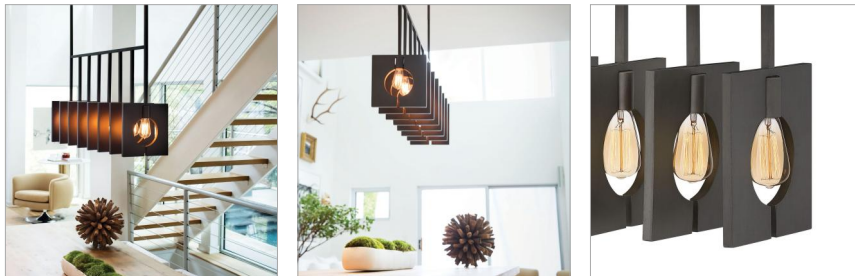

LUDLOW

41315BGR

SMALL EIGHT LIGHT LINEAR

Ludlow cleverly blends a pendant for industrial features with inspiration drawn from Palladian architecture. Designed around the light source, Ludlow plays with the simple geometry of circles and squares for an ultra-stylish composition.

DETAILS

FINISH:	Brushed Graphite
MATERIAL:	Steel
DIMMABLE:	YES, WITH DIMMABLE LAMP (NOT INCLUDED)

DIMENSIONS

WIDTH:	37.3"
HEIGHT:	22"
DEPTH:	10
WEIGHT:	41lb

LIGHT SOURCE

LIGHT SOURCE:	Socketed
WATTAGE:	8-14w Med. LED, 100w Equiv.
VOLTAGE:	120v

MOUNTING

CANOPY:	4.75"W X 39"L
LEAD WIRE:	1 X 120"
MAX HEIGHT:	56.3

SHIPPING

CARTON LENGTH:	42.5
CARTON WIDTH:	12.5
CARTON HEIGHT:	25
CARTON WEIGHT:	48

PRODUCT DETAILS:

- Suitable for use in dry (indoor) locations as defined by NEC and CEC. Meets United States UL Underwriters Laboratories & CSA Canadian Standards Association Product Safety Standards.
- This fixture includes multiple down stems in various lengths to customize the installation height, including two 6" stems and four 12" stems
- Bold silhouette with dramatic details creates a modern statement
- The Lisa McDennon Collection offers a striking mix of edgy, sculptural silhouettes that incorporate modern, organic elements and luxe materials, brought to life by her innovative and original point of view.