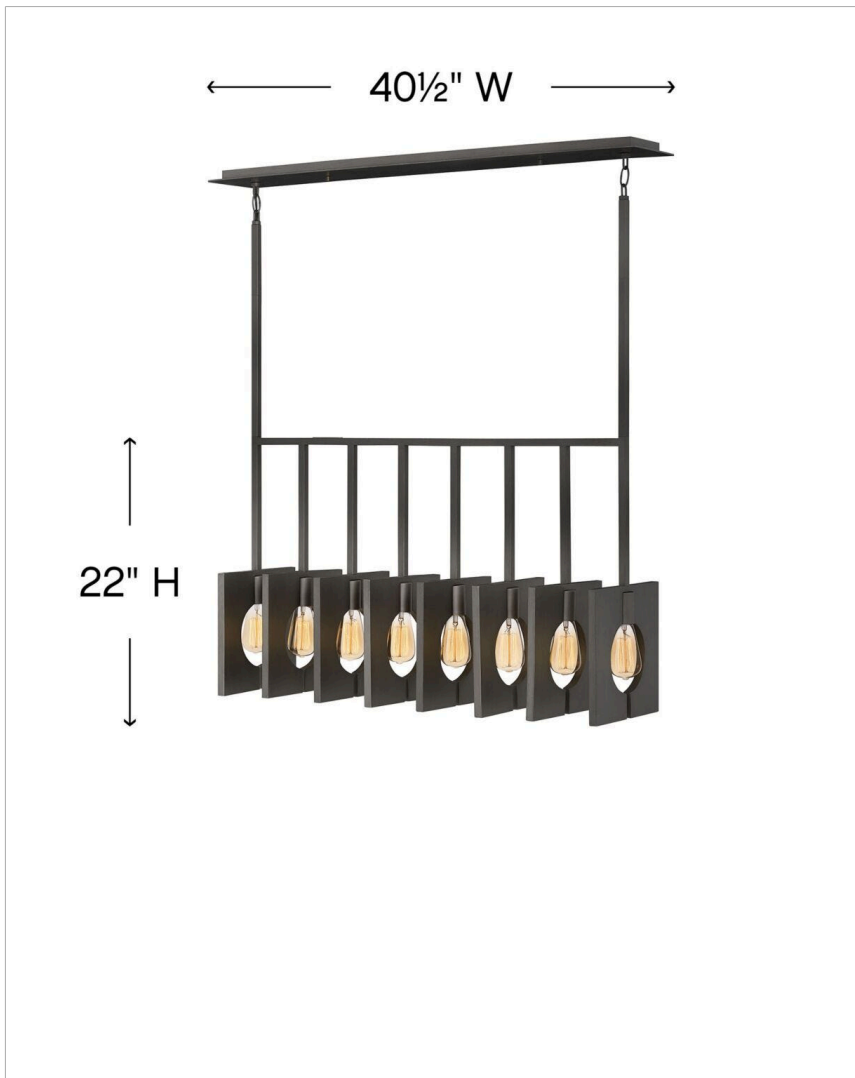

LUDLOW

41315BGR

SMALL EIGHT LIGHT LINEAR

Ludlow cleverly blends a pendant for industrial features with inspiration drawn from Palladian architecture. Designed around the light source, Ludlow plays with the simple geometry of circles and squares for an ultra-stylish composition.

DETAILS

FINISH:	Brushed Graphite
MATERIAL:	Steel
DIMMABLE:	YES, WITH DIMMABLE LAMP (NOT INCLUDED)

DIMENSIONS

WIDTH:	37.3"
HEIGHT:	22"
DEPTH:	10
WEIGHT:	41lb

LIGHT SOURCE

LIGHT SOURCE:	Socketed
WATTAGE:	8-14w Med. LED, 100w Equiv.
VOLTAGE:	120v

MOUNTING

CANOPY:	4.75"W X 39"L
LEAD WIRE:	1 X 120"
MAX HEIGHT:	56.3

SHIPPING

CARTON LENGTH:	42.5
CARTON WIDTH:	12.5
CARTON HEIGHT:	25
CARTON WEIGHT:	48

PRODUCT DETAILS:

- Suitable for use in dry (indoor) locations as defined by NEC and CEC. Meets United States UL Underwriters Laboratories & CSA Canadian Standards Association Product Safety Standards.
- This fixture includes multiple down stems in various lengths to customize the installation height, including two 6" stems and four 12" stems
- Bold silhouette with dramatic details creates a modern statement
- The Lisa McDennon Collection offers a striking mix of edgy, sculptural silhouettes that incorporate modern, organic elements and luxe materials, brought to life by her innovative and original point of view.