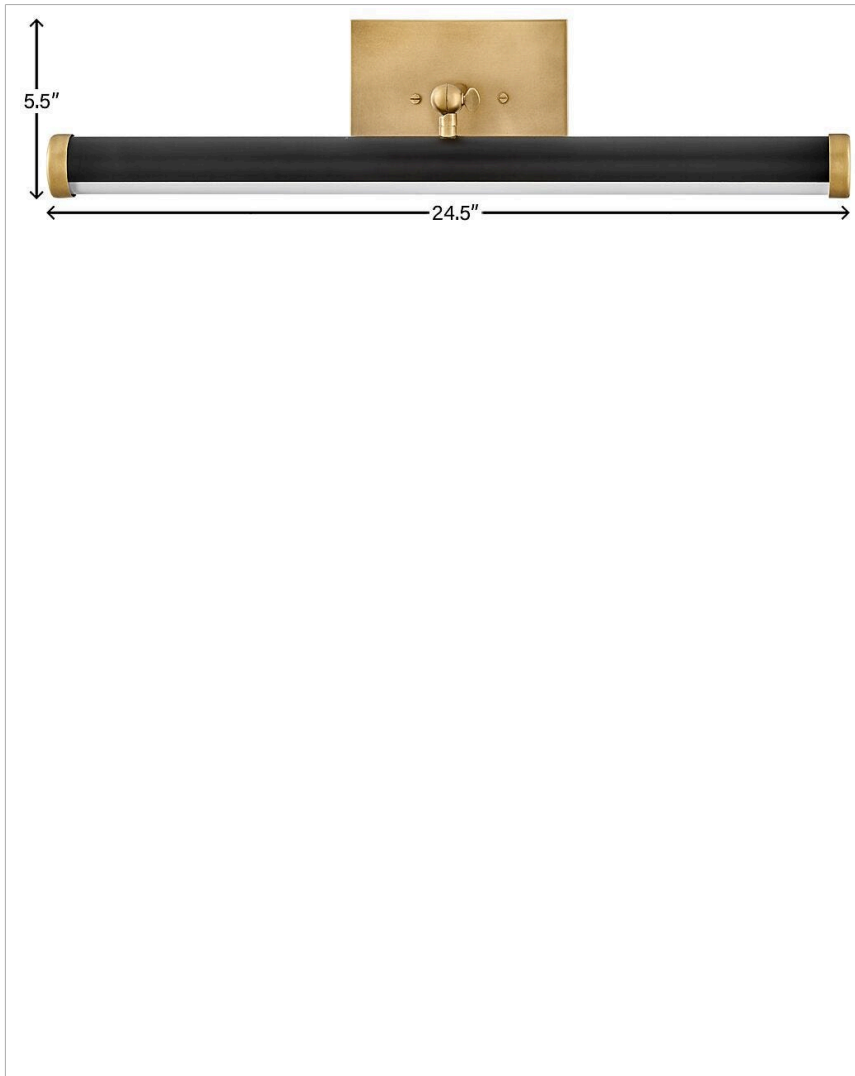

### MEDIUM ADJUSTABLE LED ACCENT LIGHT

A sophisticated statement to enhance featured décor, Regis accent lighting sets a stylish stage for your aesthetic. Dimmable integrated LEDs provide ideal illumination, complemented by classic finishes and modern, architectural details.

DETAILS	
FINISH:	Heritage Brass
MATERIAL:	Steel
GLASS:	Acrylic Lens
DIMMABLE:	YES - CL TYPE DIMMER (SSL7A)

DIMENSIONS	
WIDTH:	24.5"
HEIGHT:	5.5"
WEIGHT:	2.7lb
BACK PLATE:	7"W X 5"H
EXTENSION:	7"
TOP TO OUTLET:	2.5"

LIGHT SOURCE	
LIGHT SOURCE:	Integrated LED
WATTAGE:	28w LED *Included
VOLTAGE:	120v

SHIPPING	
CARTON LENGTH:	27.3
CARTON WIDTH:	10
CARTON HEIGHT:	8.8
CARTON WEIGHT:	4.3