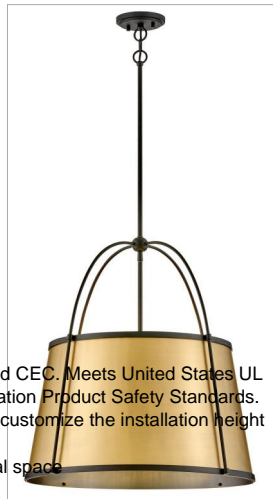

### MEDIUM DRUM CHANDELIER

An effortless blend of classic style elements, Clarke's transitional design is fresh and elegant. Its captivating metal or linen shade and contrasting frame lend architectural beauty to any space with a selection of sophisticated finishes to complement any décor aesthetic.

DETAILS	
FINISH:	Black
MATERIAL:	Steel
SLOPE DEGREE:	90
DIMMABLE:	YES - WITH DIMMABLE LAMP (NOT INCLUDED)

DIMENSIONS	
WIDTH:	24.5"
HEIGHT:	25.3"
WEIGHT:	24lb

LIGHT SOURCE	
LIGHT SOURCE:	Socketed
WATTAGE:	4-5w Cand. LED, 60w Equiv.
VOLTAGE:	120v

MOUNTING	
CANOPY:	5.25" Dia.
LEAD WIRE:	1 X 120"
MAX HEIGHT:	60.5

SHIPPING	
CARTON LENGTH:	27
CARTON WIDTH:	27
CARTON HEIGHT:	28.5
CARTON WEIGHT:	34

\*Maximum achievable height with stems included.

#### PRODUCT DETAILS:

- Suitable for use in dry (indoor) locations as defined by NEC and CEC. Meets United States UL Underwriters Laboratories & CSA Canadian Standards Association Product Safety Standards.
- This fixture includes multiple down stems in various lengths to customize the installation height of the fixture, including one 6" stem and two 12" stems
- Classic, elegant lines and timeless details enhance a traditional space
- This item may be hung on a sloped ceiling