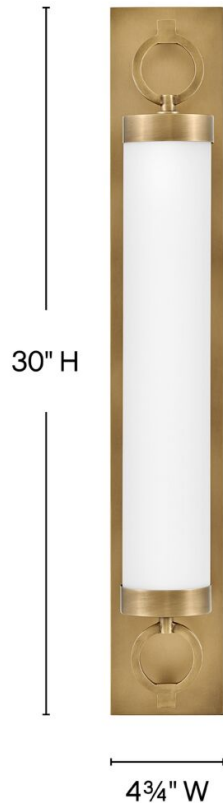

BAYLOR

52293HB

LARGE LED VANITY

For a fixture that is an industrial piece of art, look to Baylor. The sturdy back plate and decorative rings add a nice balance to the etched opal glass to finish off the strong, substantial look. Ideal for providing plenty of functional light, Baylor mounts cleanly to the wall vertically or horizontally to bring style to primary bath, powder rooms, and more. Baylor is part of the Lisa McDennon Collection.

DETAILS	
FINISH:	Heritage Brass
MATERIAL:	Steel
GLASS:	Etched Opal
DIMMABLE:	YES - CL TYPE DIMMER (SSL7A)

DIMENSIONS	
WIDTH:	30"
HEIGHT:	4.8"
WEIGHT:	12.5lb
BACK PLATE:	26.25"W X 4.75"H
EXTENSION:	6"
TOP TO OUTLET:	15"

LIGHT SOURCE	
LIGHT SOURCE:	Integrated LED
WATTAGE:	48w LED *Included
VOLTAGE:	120v

SHIPPING	
CARTON LENGTH:	33.5
CARTON WIDTH:	12.8
CARTON HEIGHT:	9
CARTON WEIGHT:	16.3

PRODUCT DETAILS:

- Classic, elegant lines and timeless details enhance a traditional space
- Fixture can be mounted horizontally.
- Suitable for use in damp locations as defined by NEC and CEC. Meets United States UL Underwriters Laboratories & CSA Canadian Standards Association Product Safety Standards.
- LED components carry a 5-year limited warranty
- Fixture can be mounted vertically
- Mounting hardware is hidden on the back plate to ensure a clean silhouette
- The Lisa McDennon Collection offers a striking mix of edgy, sculptural silhouettes that incorporate modern, organic elements and luxe materials, brought to life by her innovative and original point of view.