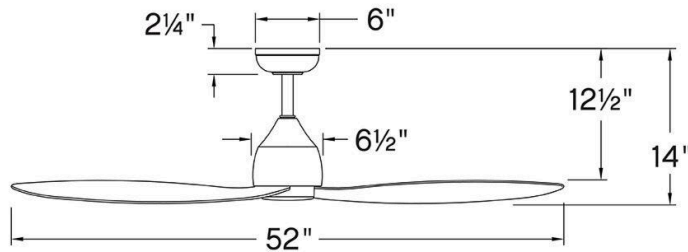

AZURA

906352FMW-LWD

AZURA 52" LED SMART FAN

DETAILS	
FAN FINISH:	Matte White
GLASS:	Polycarbonate Lens
BLADE COUNT:	3
SLOPE DEGREE:	20

DIMENSIONS	
WIDTH:	52"
HEIGHT:	14"
WEIGHT:	11.7lb

LIGHT SOURCE	
VOLTAGE:	120v

MOUNTING	
CANOPY:	6" Dia.
LEAD WIRE:	1 X 76"

SHIPPING	
CARTON LENGTH:	31
CARTON WIDTH:	15.6
CARTON HEIGHT:	8.9
CARTON WEIGHT:	18.8

Crafted with a flowing, sculptural silhouette, Azura features durable composite blades suitable for both outdoor areas and interior settings. Contemporary finishes are paired with a sleek polycarbonate lens and integrated LEDs for energy-efficient lighting. Equipped with a 6-speed DC motor that is WiFi enabled and ready to connect right out of the box. Operated by the HIRO control or WiFi compatible with the Hinkley App.