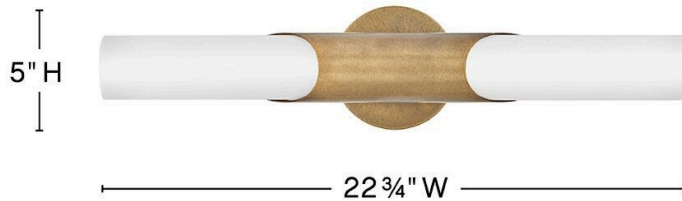

GRACE

51382THB

MEDIUM LED VANITY

Grace is simply elegant and perfectly named. Featuring a beautifully modern silhouette enhanced by a bias-cut central cuff, this feminine fixture has a timeless aesthetic that complements any décor style. Smooth etched opal glass is paired with a Textured Black Oxide or Textured Heritage Brass finish, providing contrast and subtle detail.

DETAILS	
FINISH:	Textured Heritage Brass
MATERIAL:	Steel
GLASS:	Etched Opal
DIMMABLE:	YES - CL TYPE DIMMER (SSL7A)

DIMENSIONS	
WIDTH:	5"
HEIGHT:	22.8"
WEIGHT:	3.6lb
BACK PLATE:	5" Dia.
EXTENSION:	3.8"
TOP TO OUTLET:	2.5"

LIGHT SOURCE	
LIGHT SOURCE:	Integrated LED
WATTAGE:	24w LED *Included
VOLTAGE:	120v

SHIPPING	
CARTON LENGTH:	25
CARTON WIDTH:	11
CARTON HEIGHT:	5.5
CARTON WEIGHT:	5.1

PRODUCT DETAILS:

- Fixture can be mounted horizontally.
- Suitable for use in damp locations as defined by NEC and CEC. Meets United States UL Underwriters Laboratories & CSA Canadian Standards Association Product Safety Standards.
- LED components carry a 5-year limited warranty
- Fixture can be mounted vertically
- Merging the best of traditional and modern elements with a sophisticated and streamlined look
- ADA compliant
- Mounting hardware is hidden on the back plate to ensure a clean silhouette

HINKLEY

HINKLEY
33000 Pin Oak Parkway
Avon Lake, OH 44012

PHONE: (440) 653-5500
Toll Free: 1 (800) 446-5539

hinkley.com