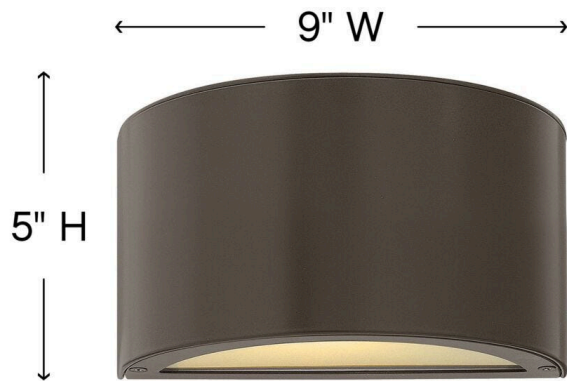

LUNA

1661BZ

EXTRA SMALL DOWN LIGHT WALL MOUNT LANTERN

Luna is a modern collection of solid aluminum fixtures offered in a unique combination of contemporary styles, including sleek wall lanterns. Luna also offers chic pocket wall sconces and compact ceiling mounts that are ideal for indoors or out.

DETAILS	
FINISH:	Bronze
MATERIAL:	Aluminum
GLASS:	Etched Lens
DIMMABLE:	YES, 0-10V TYPE DIMMER ONLY

DIMENSIONS	
WIDTH:	9"
HEIGHT:	5"
WEIGHT:	3lb
BACK PLATE:	9"W X 5"H
EXTENSION:	4"
TOP TO OUTLET:	2.500000"

LIGHT SOURCE	
LIGHT SOURCE:	Integrated LED
WATTAGE:	7.50w LED *Included
VOLTAGE:	120v/277v

SHIPPING	
CARTON LENGTH:	12
CARTON WIDTH:	7
CARTON HEIGHT:	9
CARTON WEIGHT:	3.5

PRODUCT DETAILS:

- LED components carry a 5-year limited warranty
- Suitable for use in wet (outdoor direct rain) locations as defined by NEC and CEC. Meets United States UL Underwriters Laboratories & CSA Canadian Standards Association Product Safety Standards
- 2-year finish warranty
- ADA compliant
- Equipped with 120/277V universal driver.
- Bold lines and a clean, minimalist style complement contemporary architecture
- Fixture is Dark Sky compliant and engineered to minimize light glare upward into the night sky