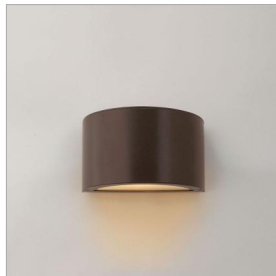

LUNA

1661BZ

EXTRA SMALL DOWN LIGHT WALL MOUNT LANTERN

Luna is a modern collection of solid aluminum fixtures offered in a unique combination of contemporary styles, including sleek wall lanterns. Luna also offers chic pocket wall sconces and compact ceiling mounts that are ideal for indoors or out.

DETAILS	
FINISH:	Bronze
MATERIAL:	Aluminum
GLASS:	Etched Lens
DIMMABLE:	YES, 0-10V TYPE DIMMER ONLY

DIMENSIONS	
WIDTH:	9"
HEIGHT:	5"
WEIGHT:	3lb
BACK PLATE:	9"W X 5"H
EXTENSION:	4"
TOP TO OUTLET:	2.500000"

LIGHT SOURCE	
LIGHT SOURCE:	Integrated LED
WATTAGE:	7.50w LED *Included
VOLTAGE:	120v/277v

SHIPPING	
CARTON LENGTH:	12
CARTON WIDTH:	7
CARTON HEIGHT:	9
CARTON WEIGHT:	3.5

PRODUCT DETAILS:

- LED components carry a 5-year limited warranty
- Suitable for use in wet (outdoor direct rain) locations as defined by NEC and CEC. Meets United States UL Underwriters Laboratories & CSA Canadian Standards Association Product Safety Standards
- 2-year finish warranty
- ADA compliant
- Equipped with 120/277V universal driver.
- Bold lines and a clean, minimalist style complement contemporary architecture
- Fixture is Dark Sky compliant and engineered to minimize light glare upward into the night sky