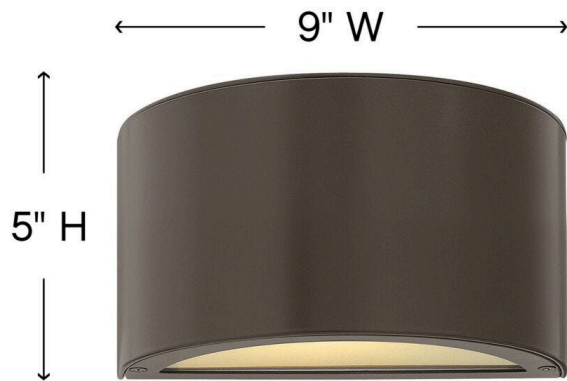

### EXTRA SMALL DOWN LIGHT WALL MOUNT LANTERN

Luna is a modern collection of solid aluminum fixtures offered in a unique combination of contemporary styles, including sleek wall lanterns. Luna also offers chic pocket wall sconces and compact ceiling mounts that are ideal for indoors or out.

DETAILS	
FINISH:	Bronze
MATERIAL:	Aluminum
GLASS:	Etched Lens
DIMMABLE:	YES, 0-10V TYPE DIMMER ONLY

DIMENSIONS	
WIDTH:	9"
HEIGHT:	5"
WEIGHT:	3lb
BACK PLATE:	9"W X 5"H
EXTENSION:	4"
TOP TO OUTLET:	2.500000"

LIGHT SOURCE	
LIGHT SOURCE:	Integrated LED
WATTAGE:	7.50w LED *Included
VOLTAGE:	120v/277v

SHIPPING	
CARTON LENGTH:	12
CARTON WIDTH:	7
CARTON HEIGHT:	9
CARTON WEIGHT:	3.5