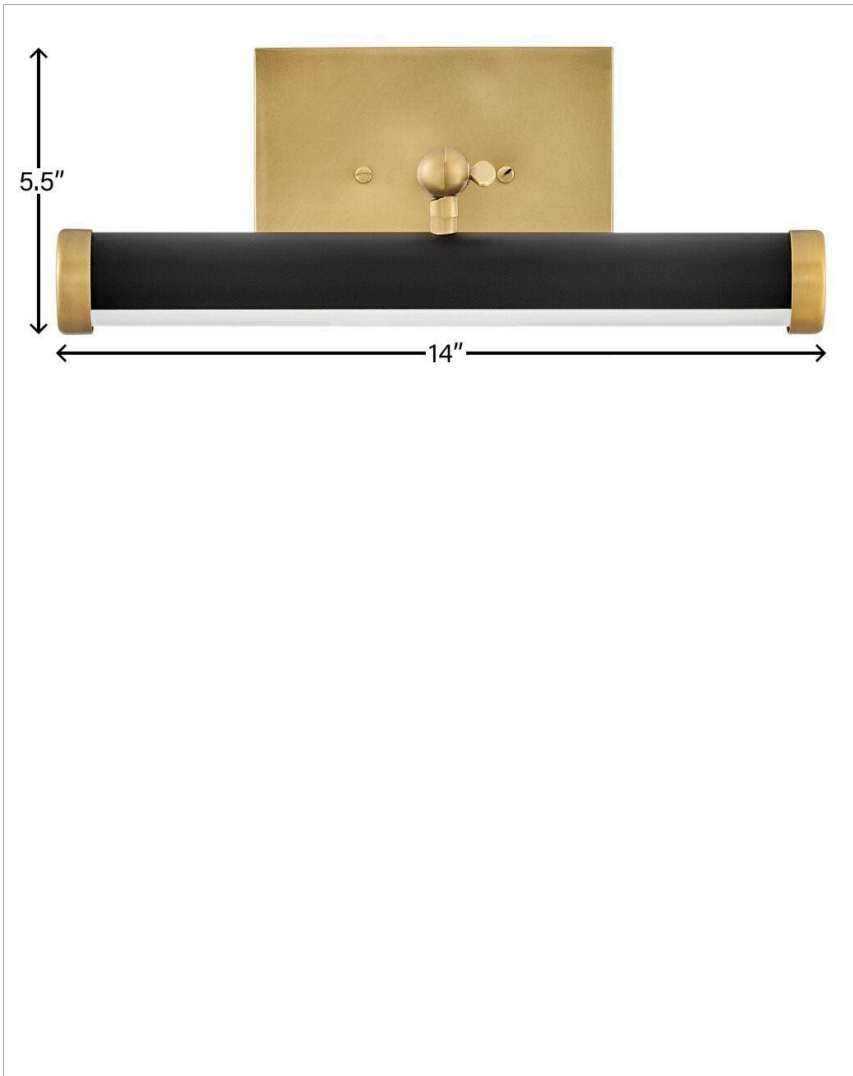

REGIS

31010HB

SMALL ADJUSTABLE LED ACCENT LIGHT

A sophisticated statement to enhance featured décor, Regis accent lighting sets a stylish stage for your aesthetic. Dimmable integrated LEDs provide ideal illumination, complemented by classic finishes and modern, architectural details.

DETAILS	
FINISH:	Heritage Brass
MATERIAL:	Steel
GLASS:	Acrylic Lens
DIMMABLE:	YES - CL TYPE DIMMER (SSL7A)

DIMENSIONS	
WIDTH:	14"
HEIGHT:	5.5"
WEIGHT:	2.3lb
BACK PLATE:	7"W X 5"H
EXTENSION:	7"
TOP TO OUTLET:	2.5"

LIGHT SOURCE	
LIGHT SOURCE:	Integrated LED
WATTAGE:	16w LED *Included
VOLTAGE:	120v

SHIPPING	
CARTON LENGTH:	17.1
CARTON WIDTH:	17.1
CARTON HEIGHT:	8.8
CARTON WEIGHT:	3.3

PRODUCT DETAILS:

- Suitable for use in dry (indoor) locations as defined by NEC and CEC. Meets United States UL Underwriters Laboratories & CSA Canadian Standards Association Product Safety Standards.
- The linear head rotates 360 degrees for precise adjustments to achieve any lighting application
- Fixture can be mounted horizontally.
- Fixture can be mounted either up or down
- LED components carry a 5-year limited warranty
- All dimensions listed are as shown
- Fixture can be mounted vertically
- Merging the best of traditional and modern elements with a sophisticated and streamlined look