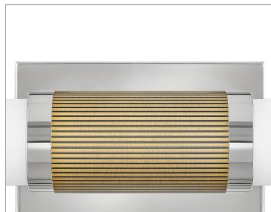

ZEVI

50063PN

LARGE LED VANITY

A timeless and tailored design with versatile, two-toned finish options ensures Zevi will shine among various décors. Both industrial in form and transitional in style, Zevi features a striking, signature ribbed cuff that centers an etched opal glass baton. This integrated LED sconce can be mounted vertically and horizontally and comes in three finish combinations.

DETAILS	
FINISH:	Polished Nickel
MATERIAL:	Steel
GLASS:	Etched Opal
DIMMABLE:	YES - CL TYPE DIMMER (SSL7A)

DIMENSIONS	
WIDTH:	29"
HEIGHT:	4.5"
WEIGHT:	3.8lb
BACK PLATE:	7"W X 4.5"H
EXTENSION:	3.8"
TOP TO OUTLET:	2.25"

LIGHT SOURCE	
LIGHT SOURCE:	Integrated LED
WATTAGE:	40w LED *Included
VOLTAGE:	120v

SHIPPING	
CARTON LENGTH:	34.5
CARTON WIDTH:	7.5
CARTON HEIGHT:	12
CARTON WEIGHT:	6

ZEVI™

A timeless and tailored design with versatile, two-toned finish options ensures Zevi will shine among various décors. Both industrial in form and transitional in style, Zevi features a striking, signature ribbed cuff that centers an etched opal glass baton. This integrated LED sconce can be mounted vertically and horizontally.