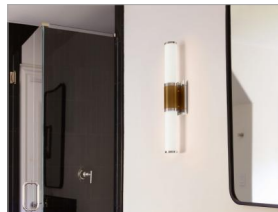

ZEVI

50063PN

LARGE LED VANITY

A timeless and tailored design with versatile, two-toned finish options ensures Zevi will shine among various décors. Both industrial in form and transitional in style, Zevi features a striking, signature ribbed cuff that centers an etched opal glass baton. This integrated LED sconce can be mounted vertically and horizontally and comes in three finish combinations.

DETAILS	
FINISH:	Polished Nickel
MATERIAL:	Steel
GLASS:	Etched Opal
DIMMABLE:	YES - CL TYPE DIMMER (SSL7A)

DIMENSIONS	
WIDTH:	29"
HEIGHT:	4.5"
WEIGHT:	3.8lb
BACK PLATE:	7"W X 4.5"H
EXTENSION:	3.8"
TOP TO OUTLET:	2.25"

LIGHT SOURCE	
LIGHT SOURCE:	Integrated LED
WATTAGE:	40w LED *Included
VOLTAGE:	120v

SHIPPING	
CARTON LENGTH:	34.5
CARTON WIDTH:	7.5
CARTON HEIGHT:	12
CARTON WEIGHT:	6

ZEVI™

A timeless and tailored design with versatile, two-toned finish options ensures Zevi will shine among various décors. Both industrial in form and transitional in style, Zevi features a striking, signature ribbed cuff that centers an etched opal glass baton. This integrated LED sconce can be mounted vertically and horizontally.

PRODUCT DETAILS:

- Fixture can be mounted horizontally.
- Suitable for use in damp locations as defined by NEC and CEC. Meets United States UL Underwriters Laboratories & CSA Canadian Standards Association Product Safety Standards.
- LED components carry a 5-year limited warranty
- Fixture can be mounted vertically
- Merging the best of traditional and modern elements with a sophisticated and streamlined look
- ADA compliant
- Mounting hardware is hidden on the back plate to ensure a clean silhouette