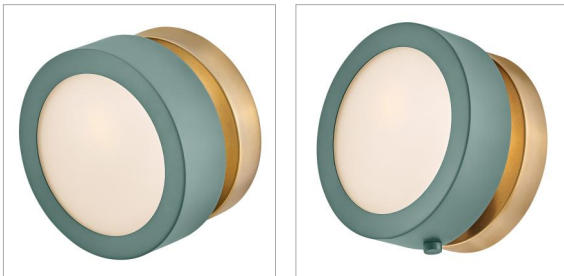

## 3650SGN

### SMALL ADJUSTABLE SINGLE LIGHT SCONCE

Synonymous with vintage glamour, Mercer's mid-century modern design has a cool simplicity that blends robust metal construction and circular glass shades that emit a soft glow, creating a perfect accent for any décor. Mercer is available in multiple finishes.

DETAILS	
FINISH:	Sage Green
MATERIAL:	Steel
GLASS:	Etched Opal
DIMMABLE:	YES - WITH DIMMABLE LAMP (NOT INCLUDED)

DIMENSIONS	
WIDTH:	6.8"
HEIGHT:	6.8"
WEIGHT:	2lb
BACK PLATE:	6.75" Dia.
EXTENSION:	4"
TOP TO OUTLET:	3.5"

LIGHT SOURCE	
LIGHT SOURCE:	Socketed
WATTAGE:	1-5w Cand. LED, 60w Equiv.
VOLTAGE:	120v

SHIPPING	
CARTON LENGTH:	9.5
CARTON WIDTH:	9.5
CARTON HEIGHT:	6.5
CARTON WEIGHT:	2.5