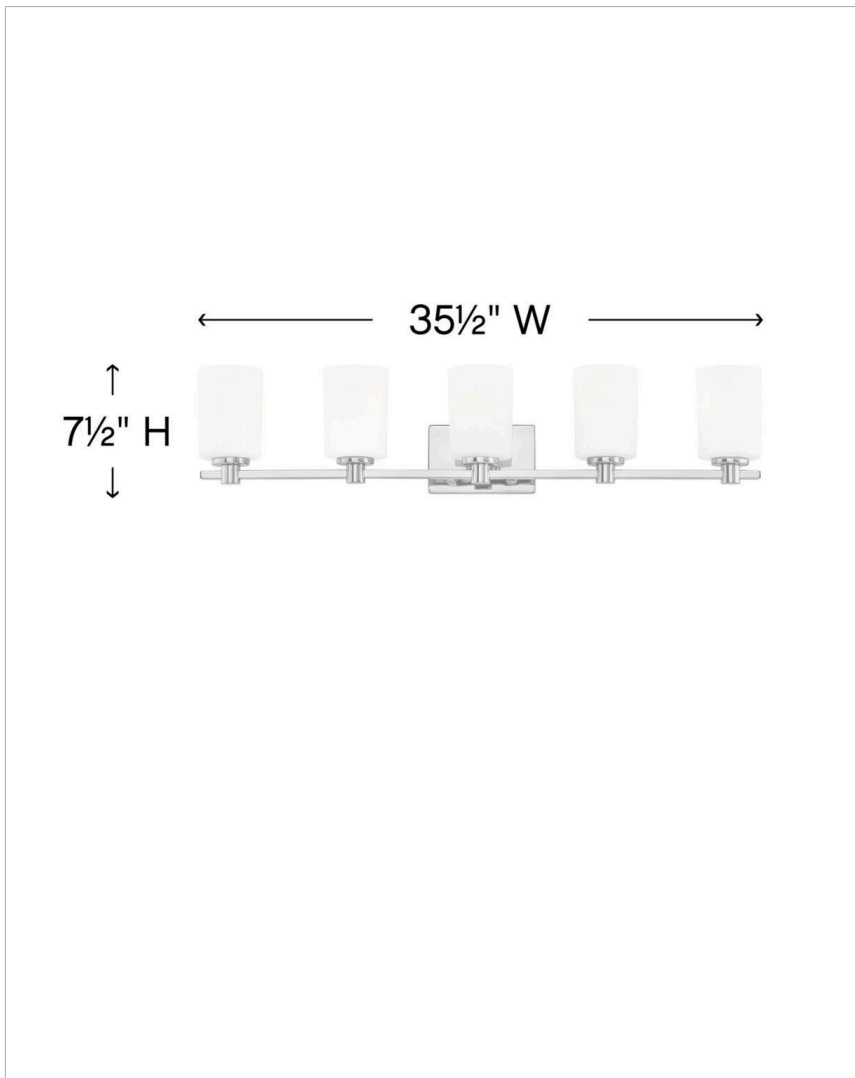

KARLIE

54625CM

EXTRA LARGE FIVE LIGHT VANITY

Karlie's clean design is transitional in style and will complement a variety of décor. Featuring precision die-cast cups and cylindrical, etched opal glass, it is available in Brushed Nickel and Chrome.

DETAILS	
FINISH:	Chrome
MATERIAL:	Steel
GLASS:	Etched Opal
DIMMABLE:	YES, WITH DIMMABLE LAMP (NOT INCLUDED)

DIMENSIONS	
WIDTH:	35.5"
HEIGHT:	7.5"
WEIGHT:	7.8lb
BACK PLATE:	7.25"W X 4.5"H
EXTENSION:	6"
TOP TO OUTLET:	5.500000"

LIGHT SOURCE	
LIGHT SOURCE:	Socketed
WATTAGE:	5-14w Med. LED, 100w Equiv.
VOLTAGE:	120v

SHIPPING	
CARTON LENGTH:	39.8
CARTON WIDTH:	9.5
CARTON HEIGHT:	8.5
CARTON WEIGHT:	9.7

PRODUCT DETAILS:

- Fixture can be mounted either up or down
- Suitable for use in damp locations as defined by NEC and CEC. Meets United States UL Underwriters Laboratories & CSA Canadian Standards Association Product Safety Standards.
- Sparkling chrome with reflective finish
- Merging the best of traditional and modern elements with a sophisticated and streamlined look
- Mounting hardware is hidden on the back plate to ensure a clean silhouette