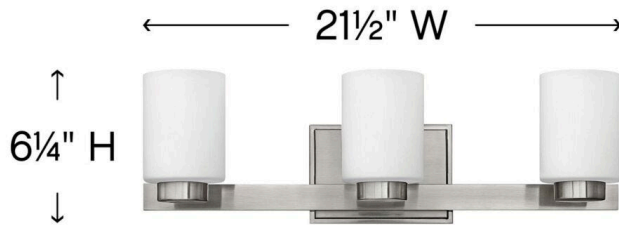

MILEY

5053BN

MEDIUM THREE LIGHT VANITY

Miley's chic design complements a variety of décors with its sleek lines and elegant glass shape. The cast stepped back plate and cast glass holders in Chrome or Brushed Nickel finishes add to its beauty.

DETAILS	
FINISH:	Brushed Nickel
MATERIAL:	Metal
GLASS:	Etched White
DIMMABLE:	Yes

DIMENSIONS	
WIDTH:	21.5"
HEIGHT:	6.3"
WEIGHT:	5lb
BACK PLATE:	6.5"W X 4.5"H
EXTENSION:	5.5"
TOP TO OUTLET:	4.000000"

LIGHT SOURCE	
LIGHT SOURCE:	Socketed
WATTAGE:	3-60w G-9 *Included or 3-5w G9 LED, 60w Equiv.
VOLTAGE:	120v

SHIPPING	
CARTON LENGTH:	27.5
CARTON WIDTH:	8
CARTON HEIGHT:	7.3
CARTON WEIGHT:	6

PRODUCT DETAILS:

- Suitable for use in damp locations as defined by NEC and CEC. Meets United States UL Underwriters Laboratories & CSA Canadian Standards Association Product Safety Standards.
- Merging the best of traditional and modern elements with a sophisticated and streamlined look