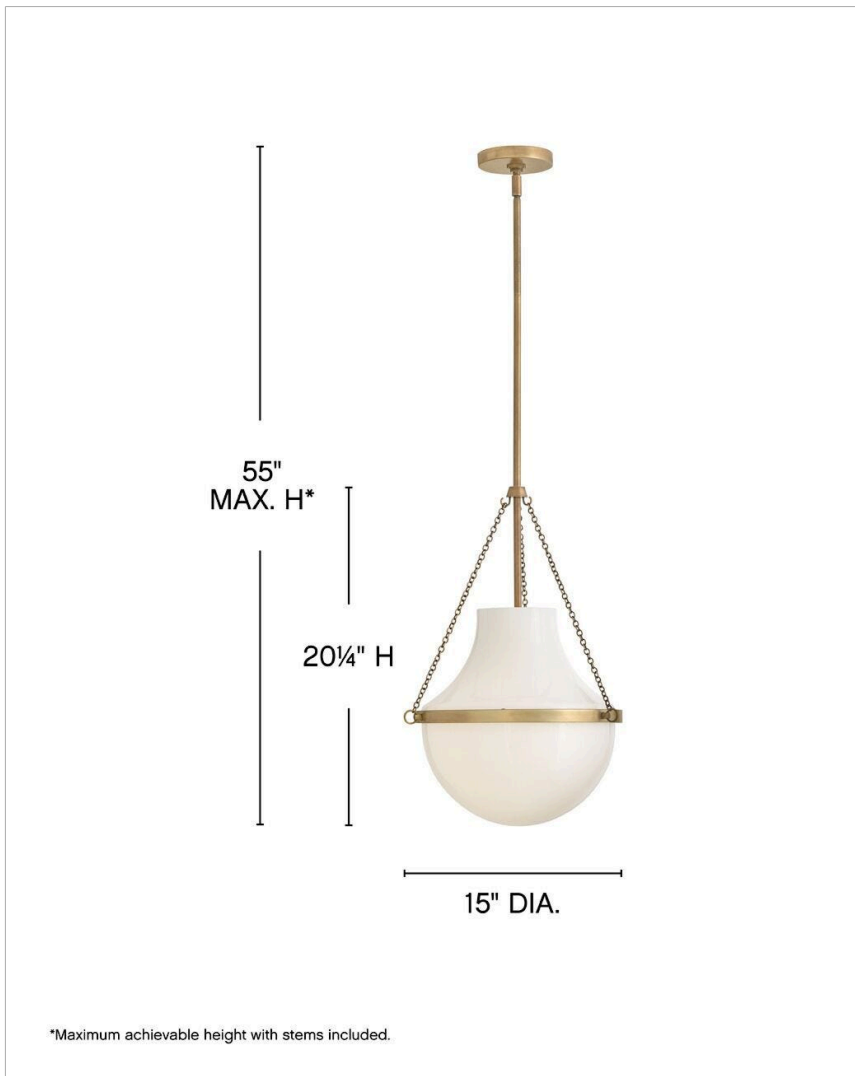

# COLLINS

**46897HB**

**MEDIUM PENDANT**

Fusing a sculpted, modern form with classically styled details, Collins features a transitional teardrop shade crafted from blown, cased opal glass. A central metal band and delicate chain uprights are available in Heritage Brass or Black Oxide finishes.

DETAILS	
FINISH:	Heritage Brass
MATERIAL:	Steel
GLASS:	Cased Opal
SLOPE DEGREE:	90
DIMMABLE:	YES - WITH DIMMABLE LAMP (NOT INCLUDED)

DIMENSIONS	
WIDTH:	15"
HEIGHT:	20.3"
WEIGHT:	6.7lb

LIGHT SOURCE	
LIGHT SOURCE:	Socketed
WATTAGE:	1-12w Med. LED, 100w Equiv.
VOLTAGE:	120v

MOUNTING	
CANOPY:	4.75" Dia.
LEAD WIRE:	1 X 120"
MAX HEIGHT:	55

SHIPPING	
CARTON LENGTH:	16.5
CARTON WIDTH:	16.5
CARTON HEIGHT:	18.3
CARTON WEIGHT:	9.7

\*Maximum achievable height with stems included.

**PRODUCT DETAILS:**

- Suitable for use in dry (indoor) locations as defined by NEC and CEC. Meets United States UL Underwriters Laboratories & CSA Canadian Standards Association Product Safety Standards.
- This fixture includes multiple down stems in various lengths to customize the installation height of the fixture, including one 6" stem and two 12" stems
- Fusing a sculpted, modern form with classically styled details.
- This item may be hung on a sloped ceiling
- Merging the best of traditional and modern elements with a sophisticated and streamlined look
- Ideal for vintage filament bulbs (not included)
- Teardrop shade crafted from hand-blown, cased opal glass.