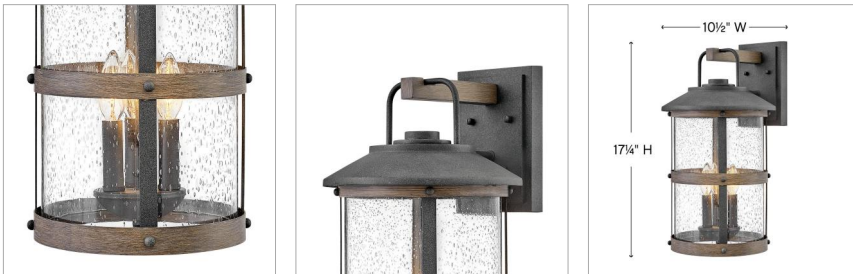

LAKEHOUSE

2685DZ-LL

MEDIUM WALL MOUNT LANTERN

The look is relaxed, but the components of Lakehouse are quietly satisfying. Lakehouse features a distressed, Aged Zinc with Driftwood Gray or a Black finish accompanied by clear seedy glass. Cast aluminum construction ensures Lakehouse will withstand for years. Blissfully simple, yet all the details are memorable.

DETAILS	
FINISH:	Aged Zinc
MATERIAL:	Aluminum
GLASS:	Clear Seedy
DIMMABLE:	YES - CL TYPE DIMMER (SSL7A)

DIMENSIONS	
WIDTH:	10.5"
HEIGHT:	19.8"
WEIGHT:	8.2lb
BACK PLATE:	5.5"W X 8.25"H
EXTENSION:	12"
TOP TO OUTLET:	4.25"

LIGHT SOURCE	
LIGHT SOURCE:	Socketed
WATTAGE:	3-4w Cand. LED *Included
VOLTAGE:	120v

SHIPPING	
CARTON LENGTH:	15.5
CARTON WIDTH:	14
CARTON HEIGHT:	23.5
CARTON WEIGHT:	9.9

PRODUCT DETAILS:

- Our Estate Collections boast a breadth of fixtures defined by coordinating composition, enduring architecture, and time-honored craftsmanship, designed to meet the needs of expansive properties with extended outdoor living spaces. From the entrance of your driveway to the depths of your backyard, these collections provide cohesive design for stately exteriors.
- Suitable for use in wet (outdoor direct rain) locations as defined by NEC and CEC. Meets United States UL Underwriters Laboratories & CSA Canadian Standards Association Product Safety Standards
- LED Bulbs carry a 3-year limited warranty
- 2-year finish warranty
- Images are for reference purpose only and may not be pictured with the specified LED filament bulb
- Classic, modern style with a nautical flair adds elegance to a variety of exteriors