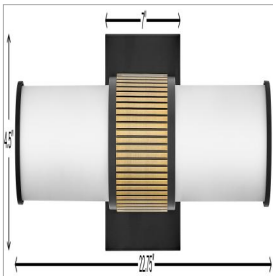

ZEVI

50062BK-LCB

MEDIUM LED VANITY

A timeless and tailored design with versatile, two-toned finish options ensures Zevi will shine among various décors. Both industrial in form and transitional in style, Zevi features a striking, signature ribbed cuff that centers an etched opal glass baton. This integrated LED sconce can be mounted vertically and horizontally and comes in three finish combinations.

DETAILS	
FINISH:	Black
MATERIAL:	Steel
GLASS:	Etched Opal
DIMMABLE:	YES - CL TYPE DIMMER (SSL7A)

DIMENSIONS	
WIDTH:	22.8"
HEIGHT:	4.5"
WEIGHT:	3.3lb
BACK PLATE:	7"W X 4.5"H
EXTENSION:	3.8"
TOP TO OUTLET:	2.25"

LIGHT SOURCE	
LIGHT SOURCE:	Integrated LED
WATTAGE:	33w LED *Included
VOLTAGE:	120v

SHIPPING	
CARTON LENGTH:	27.3
CARTON WIDTH:	7.5
CARTON HEIGHT:	11.5
CARTON WEIGHT:	5

PRODUCT DETAILS:

- Fixture can be mounted horizontally.
- Suitable for use in damp locations as defined by NEC and CEC. Meets United States UL Underwriters Laboratories & CSA Canadian Standards Association Product Safety Standards.
- LED components carry a 5-year limited warranty
- Fixture can be mounted vertically
- Merging the best of traditional and modern elements with a sophisticated and streamlined look
- ADA compliant
- Mounting hardware is hidden on the back plate to ensure a clean silhouette