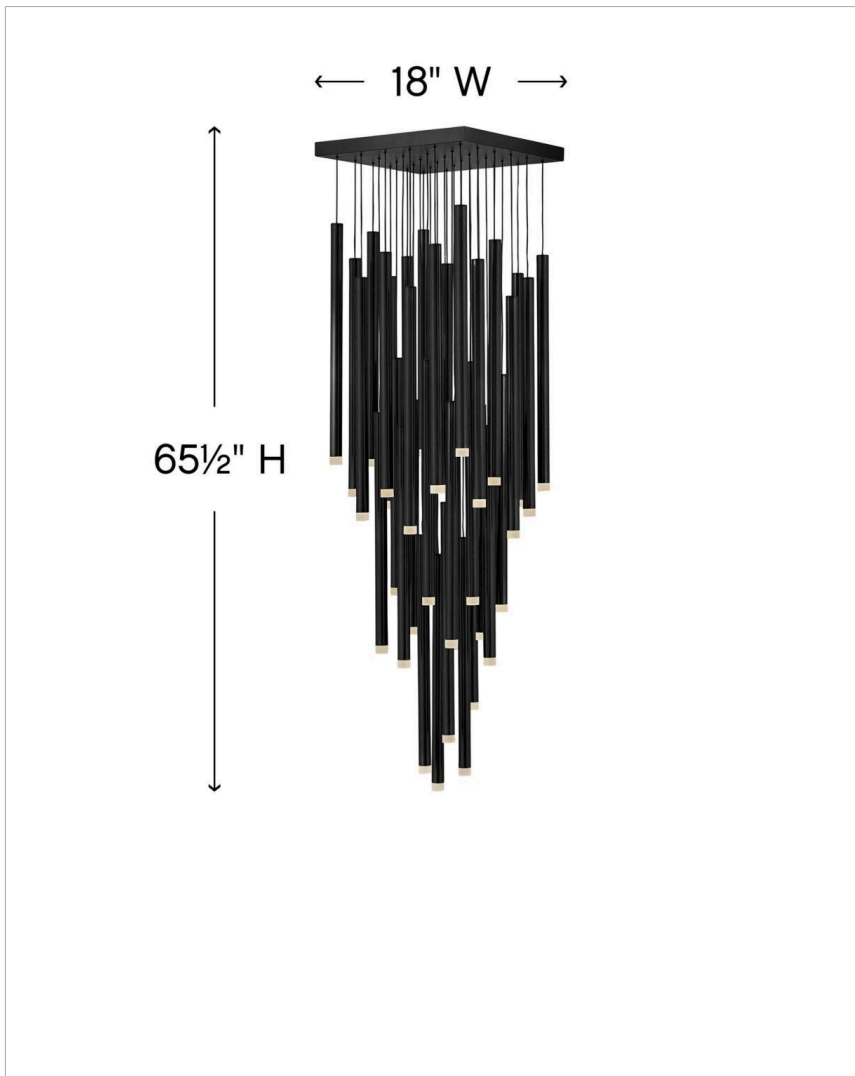

HARMONY

FR49908BLK

LARGE ADJUSTABLE PENDANT

Harmony orchestrates the perfect blend of style and technology. Drawing inspiration from the enduring formation of wind chimes, the sleek Black or Heritage Brass tubes gleam with a glow that emanates from the lowest point of each column. Harmony is easily adjustable with many customizable configurations and is integrated with fully dimmable LEDs.

DETAILS	
FINISH:	Black
MATERIAL:	Steel
DIMMABLE:	YES, CL TYPE DIMMER (SSL7A)

DIMENSIONS	
WIDTH:	18"
HEIGHT:	65.5"
WEIGHT:	65.1lb

LIGHT SOURCE	
LIGHT SOURCE:	Integrated LED
WATTAGE:	36-1w LED *Included
VOLTAGE:	120v

MOUNTING	
CANOPY:	18" Sq.
LEAD WIRE:	36 X 120"
MAX HEIGHT:	145.3

SHIPPING	
CARTON LENGTH:	26.5
CARTON WIDTH:	24.5
CARTON HEIGHT:	12.5
CARTON WEIGHT:	69

PRODUCT DETAILS:

- Suitable for use in dry (indoor) locations as defined by NEC and CEC. Meets United States UL Underwriters Laboratories & CSA Canadian Standards Association Product Safety Standards.
- LED components carry a 5-year limited warranty
- Bold silhouette with dramatic details creates a modern statement
- All dimensions listed are as shown
- Fixture weighs over 50lbs. Must be supported independently of the outlet box unless the outlet box is UL listed for the appropriate weight.