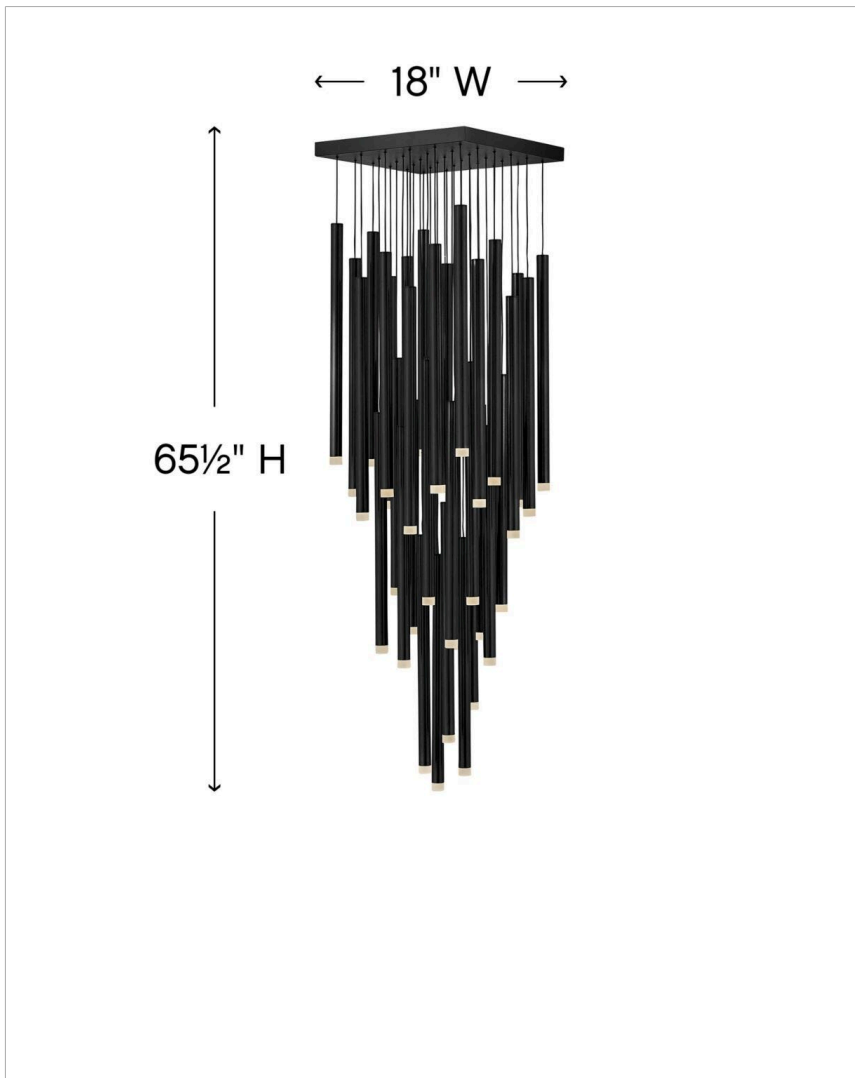

HARMONY

FR49908BLK

LARGE ADJUSTABLE PENDANT

Harmony orchestrates the perfect blend of style and technology. Drawing inspiration from the enduring formation of wind chimes, the sleek Black or Heritage Brass tubes gleam with a glow that emanates from the lowest point of each column. Harmony is easily adjustable with many customizable configurations and is integrated with fully dimmable LEDs.

DETAILS	
FINISH:	Black
MATERIAL:	Steel
DIMMABLE:	YES, CL TYPE DIMMER (SSL7A)

DIMENSIONS	
WIDTH:	18"
HEIGHT:	65.5"
WEIGHT:	65.1lb

LIGHT SOURCE	
LIGHT SOURCE:	Integrated LED
WATTAGE:	36-1w LED *Included
VOLTAGE:	120v

MOUNTING	
CANOPY:	18" Sq.
LEAD WIRE:	36 X 120"
MAX HEIGHT:	145.3

SHIPPING	
CARTON LENGTH:	26.5
CARTON WIDTH:	24.5
CARTON HEIGHT:	12.5
CARTON WEIGHT:	69

PRODUCT DETAILS:

- Suitable for use in dry (indoor) locations as defined by NEC and CEC. Meets United States UL Underwriters Laboratories & CSA Canadian Standards Association Product Safety Standards.
- LED components carry a 5-year limited warranty
- Bold silhouette with dramatic details creates a modern statement
- All dimensions listed are as shown
- Fixture weighs over 50lbs. Must be supported independently of the outlet box unless the outlet box is UL listed for the appropriate weight.