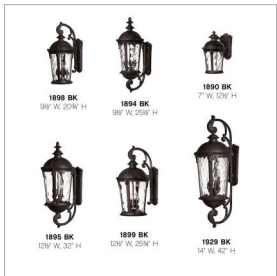

WINDSOR

1898BK

MEDIUM WALL MOUNT LANTERN

Windsor combines elegant details and decorative detailing into its cast aluminum construction. The unique River Rock or Black finish and clear water glass panels add to its majestic style.

DETAILS	
FINISH:	Black
MATERIAL:	Aluminum
GLASS:	Clear Water Glass
DIMMABLE:	YES, WITH DIMMABLE LAMP (NOT INCLUDED)

DIMENSIONS	
WIDTH:	9.5"
HEIGHT:	20.8"
WEIGHT:	9lb
BACK PLATE:	5.75"W X 12"H
EXTENSION:	12"
TOP TO OUTLET:	12.500000"

LIGHT SOURCE	
LIGHT SOURCE:	Socketed
WATTAGE:	3-5w Cand. LED, 40w Equiv.
VOLTAGE:	120v

SHIPPING	
CARTON LENGTH:	14.4
CARTON WIDTH:	12.2
CARTON HEIGHT:	32.9
CARTON WEIGHT:	14

PRODUCT DETAILS:

- Our Estate Collections boast a breadth of fixtures defined by coordinating composition, enduring architecture, and time-honored craftsmanship, designed to meet the needs of expansive properties with extended outdoor living spaces. From the entrance of your driveway to the depths of your backyard, these collections provide cohesive design for stately exteriors.
- Suitable for use in wet (outdoor direct rain) locations as defined by NEC and CEC. Meets United States UL Underwriters Laboratories & CSA Canadian Standards Association Product Safety Standards
- Classic lines and heritage details complement traditional architecture
- 2-year finish warranty