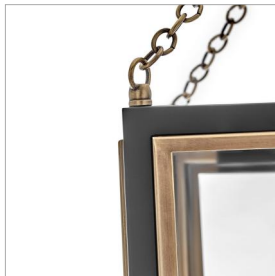

SHAW

32984BK

MEDIUM PENDANT

Traditional in style, and unique in character, Shaw is distinguished by its dramatic frame and enchanting design elements. Robust clear glass panels, the rich two-tone finish combination, and a captivating fine chain detail unite to deliver dashing heritage charm.

DETAILS	
FINISH:	Black
MATERIAL:	Steel
GLASS:	Clear
SLOPE DEGREE:	90
DIMMABLE:	YES - WITH DIMMABLE LAMP (NOT INCLUDED)

DIMENSIONS	
WIDTH:	15.5"
HEIGHT:	31.5"
WEIGHT:	21.7lb

LIGHT SOURCE	
LIGHT SOURCE:	Socketed
WATTAGE:	4-5w Cand. LED, 60w Equiv.
VOLTAGE:	120v

MOUNTING	
CANOPY:	5.5" Dia.
LEAD WIRE:	1 X 120"
MAX HEIGHT:	63.5

SHIPPING	
CARTON LENGTH:	21.3
CARTON WIDTH:	18.1
CARTON HEIGHT:	21.5
CARTON WEIGHT:	30.4

PRODUCT DETAILS:

- Suitable for use in dry (indoor) locations as defined by NEC and CEC. Meets United States UL Underwriters Laboratories & CSA Canadian Standards Association Product Safety Standards.
- This fixture includes multiple down stems in various lengths to customize the installation height of the fixture, including one 6" stem and two 12" stems
- Classic, elegant lines and timeless details enhance a traditional space
- This item may be hung on a sloped ceiling
- Ideal for vintage filament bulbs (not included)

HINKLEY

HINKLEY
33000 Pin Oak Parkway
Avon Lake, OH 44012

PHONE: (440) 653-5500
Toll Free: 1 (800) 446-5539

hinkley.com