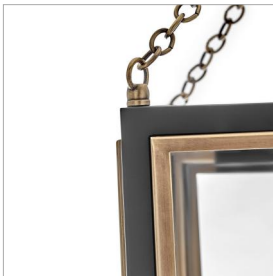

SHAW

32984BK

MEDIUM PENDANT

Traditional in style, and unique in character, Shaw is distinguished by its dramatic frame and enchanting design elements. Robust clear glass panels, the rich two-tone finish combination, and a captivating fine chain detail unite to deliver dashing heritage charm.

DETAILS	
FINISH:	Black
MATERIAL:	Steel
GLASS:	Clear
SLOPE DEGREE:	90
DIMMABLE:	YES - WITH DIMMABLE LAMP (NOT INCLUDED)

DIMENSIONS	
WIDTH:	15.5"
HEIGHT:	31.5"
WEIGHT:	21.7lb

LIGHT SOURCE	
LIGHT SOURCE:	Socketed
WATTAGE:	4-5w Cand. LED, 60w Equiv.
VOLTAGE:	120v

MOUNTING	
CANOPY:	5.5" Dia.
LEAD WIRE:	1 X 120"
MAX HEIGHT:	63.5

SHIPPING	
CARTON LENGTH:	21.3
CARTON WIDTH:	18.1
CARTON HEIGHT:	21.5
CARTON WEIGHT:	30.4

PRODUCT DETAILS:

- Suitable for use in dry (indoor) locations as defined by NEC and CEC. Meets United States UL Underwriters Laboratories & CSA Canadian Standards Association Product Safety Standards.
- This fixture includes multiple down stems in various lengths to customize the installation height of the fixture, including one 6" stem and two 12" stems
- Classic, elegant lines and timeless details enhance a traditional space
- This item may be hung on a sloped ceiling
- Ideal for vintage filament bulbs (not included)