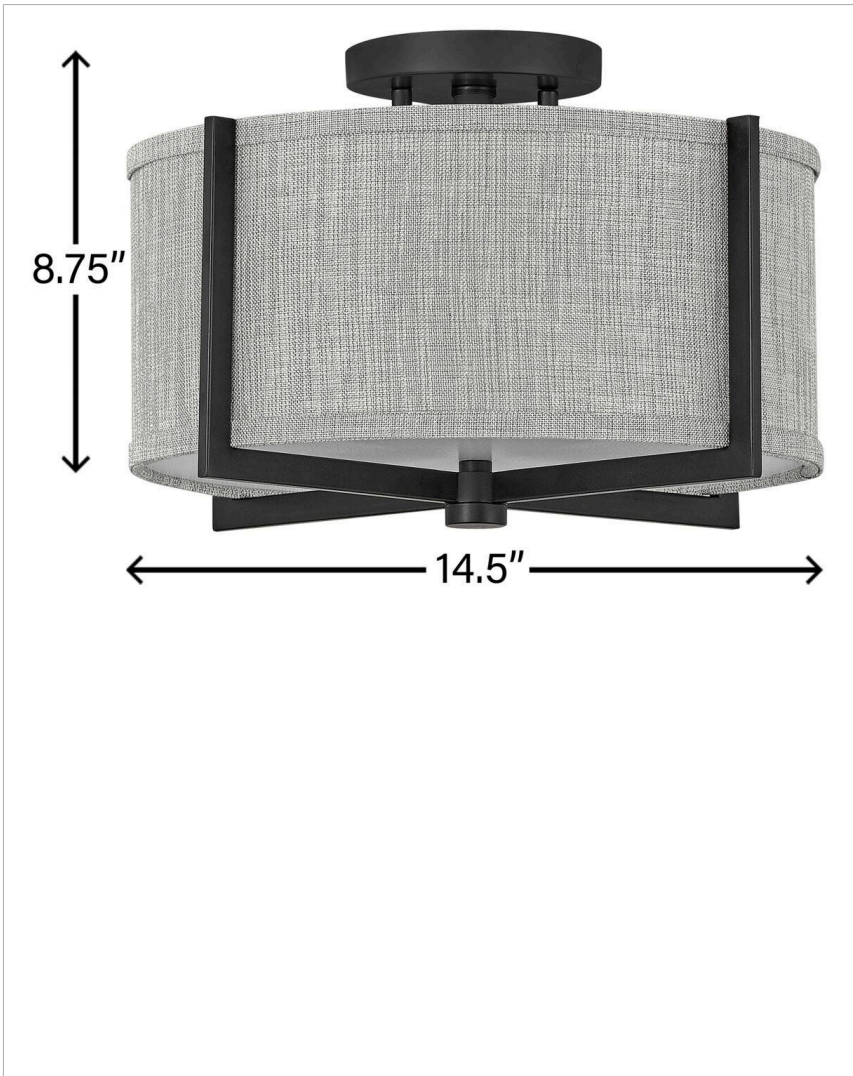

AXIS HEATHERED GRAY

41705BK

MEDIUM SEMI-FLUSH MOUNT

Creativity meets practicality in Axis. Featuring a classic crossed-stem design, its shade comes in Off White Linen or Heather Gray Linen complemented by a Black or Heritage Brass finish.

DETAILS	
FINISH:	Black
MATERIAL:	Steel
SHADE:	Heathered Gray Linen
DIMMABLE:	YES - WITH DIMMABLE LAMP (NOT INCLUDED)

DIMENSIONS	
WIDTH:	14.5"
HEIGHT:	8.8"
WEIGHT:	3.9lb

LIGHT SOURCE	
LIGHT SOURCE:	Socketed
WATTAGE:	2-14w Med. LED, 25w Equiv.
VOLTAGE:	120v

MOUNTING	
CANOPY:	4.75" Dia.

SHIPPING	
CARTON LENGTH:	17.5
CARTON WIDTH:	17.5
CARTON HEIGHT:	19.5
CARTON WEIGHT:	9.7

PRODUCT DETAILS:

- Suitable for use in dry (indoor) locations as defined by NEC and CEC. Meets United States UL Underwriters Laboratories & CSA Canadian Standards Association Product Safety Standards.
- Merging modern and classic elements, the Galerie collection offers a selection of LED ceiling and sconce fixtures with unique details that effortlessly balance a variety of spaces with form and function. The complementary contours, materials and finishes allow each silhouette to be used in unison or easily combined with other Galerie pieces.
- Merging the best of traditional and modern elements with a sophisticated and streamlined look
- Diffusers are made of high transmittance, high diffusion, color stable LDA-filled polycarbonate to maximize delivered lumens