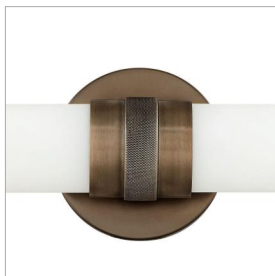

REMI

5073CR

LARGE LED VANITY

Remi's slim profile and sophisticated details seamlessly merge with LED technology to master both form and function. The etched white glass cylinder is finely detailed with precise, stepped end caps, and the cast knurled bracelet in luxe finish options is artfully crafted with vintage appeal. This chic, transitional design ensures Remi's ability to complement a wide variety of bath or interior spaces.

DETAILS	
FINISH:	Champagne Bronze
MATERIAL:	Aluminum
GLASS:	Etched White
DIMMABLE:	YES, CL TYPE DIMMER (SSL7A)

DIMENSIONS	
WIDTH:	23.8"
HEIGHT:	4.8"
WEIGHT:	3lb
BACK PLATE:	4.75" Dia.
EXTENSION:	3.8"
TOP TO OUTLET:	2.500000"

LIGHT SOURCE	
LIGHT SOURCE:	Integrated LED
WATTAGE:	36w LED *Included
VOLTAGE:	120v

SHIPPING	
CARTON LENGTH:	26
CARTON WIDTH:	7
CARTON HEIGHT:	10.5
CARTON WEIGHT:	4.5

PRODUCT DETAILS:

- Fixture can be mounted horizontally.
- Distinctive mid-century modern elements merge with sleek and timeless forms for a vintage vibe with modern flair
- Suitable for use in damp locations as defined by NEC and CEC. Meets United States UL Underwriters Laboratories & CSA Canadian Standards Association Product Safety Standards.
- LED components carry a 5-year limited warranty
- Fixture can be mounted vertically
- ADA compliant
- Exclusively available in High Performance LED
- Mounting hardware is hidden on the back plate to ensure a clean silhouette