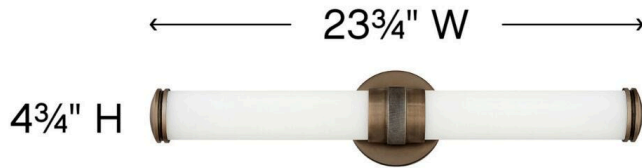

REMI

5073CR

LARGE LED VANITY

Remi's slim profile and sophisticated details seamlessly merge with LED technology to master both form and function. The etched white glass cylinder is finely detailed with precise, stepped end caps, and the cast knurled bracelet in luxe finish options is artfully crafted with vintage appeal. This chic, transitional design ensures Remi's ability to complement a wide variety of bath or interior spaces.

DETAILS	
FINISH:	Champagne Bronze
MATERIAL:	Aluminum
GLASS:	Etched White
DIMMABLE:	YES, CL TYPE DIMMER (SSL7A)

DIMENSIONS	
WIDTH:	23.8"
HEIGHT:	4.8"
WEIGHT:	3lb
BACK PLATE:	4.75" Dia.
EXTENSION:	3.8"
TOP TO OUTLET:	2.500000"

LIGHT SOURCE	
LIGHT SOURCE:	Integrated LED
WATTAGE:	36w LED *Included
VOLTAGE:	120v

SHIPPING	
CARTON LENGTH:	26
CARTON WIDTH:	7
CARTON HEIGHT:	10.5
CARTON WEIGHT:	4.5

PRODUCT DETAILS:

- Fixture can be mounted horizontally.
- Distinctive mid-century modern elements merge with sleek and timeless forms for a vintage vibe with modern flair
- Suitable for use in damp locations as defined by NEC and CEC. Meets United States UL Underwriters Laboratories & CSA Canadian Standards Association Product Safety Standards.
- LED components carry a 5-year limited warranty
- Fixture can be mounted vertically
- ADA compliant
- Exclusively available in High Performance LED
- Mounting hardware is hidden on the back plate to ensure a clean silhouette