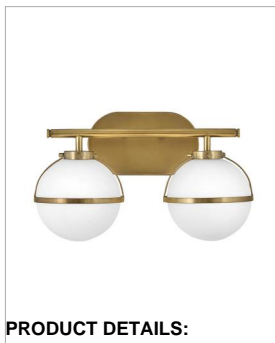

## 5662HB-LL

### SMALL TWO LIGHT VANITY

The distinctive vintage globe design of Hollis evokes a mid-century mood, yet its clean lines and sophisticated silhouette provide versatility for a variety of décors. Etched opal glass globes shine against a Heritage Brass or a Black finish.

DETAILS	
FINISH:	Heritage Brass
MATERIAL:	Steel
GLASS:	Etched Opal
DIMMABLE:	YES, CL TYPE DIMMER (SSL7A)

DIMENSIONS	
WIDTH:	15"
HEIGHT:	9.3"
WEIGHT:	2.2lb
BACK PLATE:	8"W X 4.5"H
EXTENSION:	7.8"
TOP TO OUTLET:	2.250000"

#### PRODUCT DETAILS:

- Distinctive mid-century modern elements merge with sleek and timeless forms for a vintage vibe with modern flair
- Fixture can be mounted either up or down
- Suitable for use in damp locations as defined by NEC and CEC. Meets United States UL Underwriters Laboratories & CSA Canadian Standards Association Product Safety Standards.
- Meets California Energy Commission Title regulations/JA8 when using the included LED bulb
- LED Bulbs carry a 3-year limited warranty
- Mounting hardware is hidden on the back plate to ensure a clean silhouette