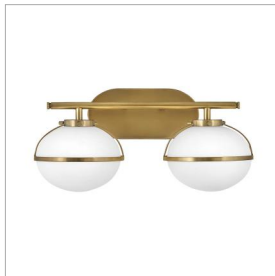

## 5662HB-LL

### SMALL TWO LIGHT VANITY

The distinctive vintage globe design of Hollis evokes a mid-century mood, yet its clean lines and sophisticated silhouette provide versatility for a variety of décors. Etched opal glass globes shine against a Heritage Brass or a Black finish.

DETAILS	
FINISH:	Heritage Brass
MATERIAL:	Steel
GLASS:	Etched Opal
DIMMABLE:	YES, CL TYPE DIMMER (SSL7A)

DIMENSIONS	
WIDTH:	15"
HEIGHT:	9.3"
WEIGHT:	2.2lb
BACK PLATE:	8"W X 4.5"H
EXTENSION:	7.8"
TOP TO OUTLET:	2.250000"

#### PRODUCT DETAILS:

- Distinctive mid-century modern elements merge with sleek and timeless forms for a vintage vibe with modern flair
- Fixture can be mounted either up or down
- Suitable for use in damp locations as defined by NEC and CEC. Meets United States UL Underwriters Laboratories & CSA Canadian Standards Association Product Safety Standards.
- Meets California Energy Commission Title regulations/JA8 when using the included LED bulb
- LED Bulbs carry a 3-year limited warranty
- Mounting hardware is hidden on the back plate to ensure a clean silhouette