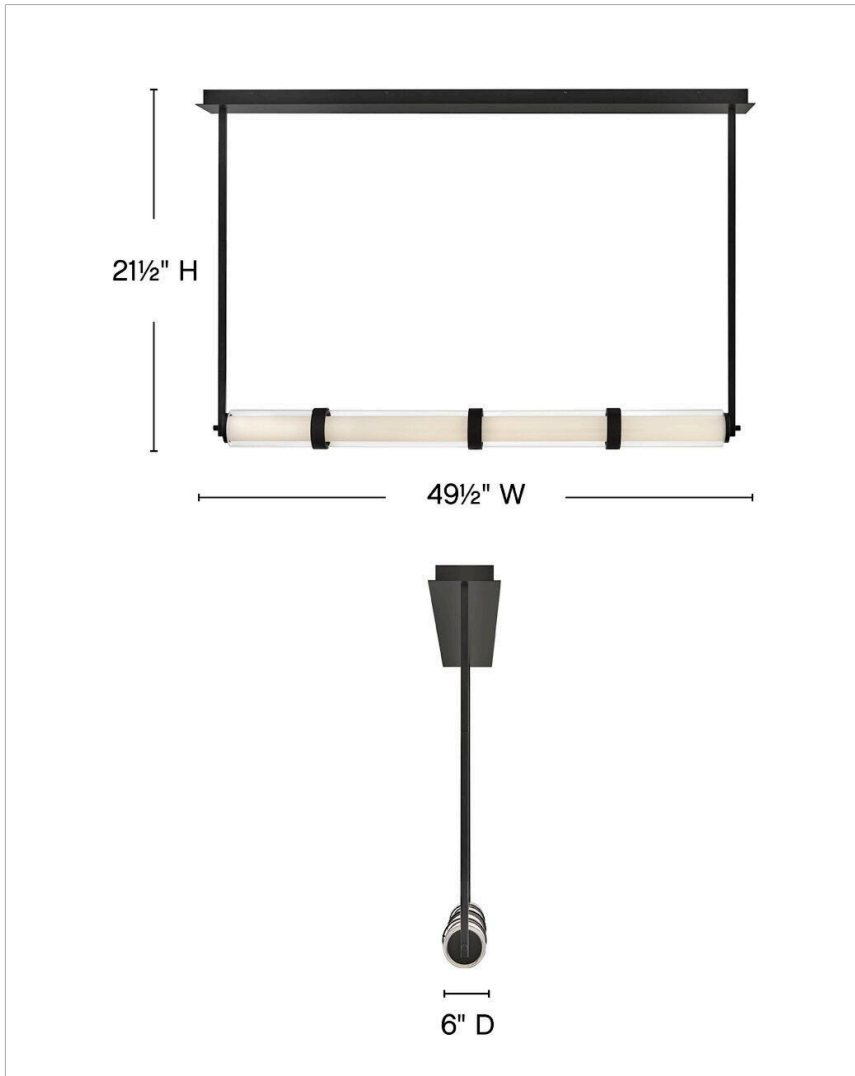

CY

FR41486BK

LARGE LINEAR

Showcasing an understated glamour with sleek, modern styling, Cy's elongated design features clear glass surrounding etched opal glass, creating captivating refractions from dimmable integrated LEDs. A full canopy, square stems, and decorative ribbing punctuate the fixture with a Lacquered Brass or Black finish.

DETAILS	
FINISH:	Black
MATERIAL:	Steel
GLASS:	Clear & Etched Opal
DIMMABLE:	YES - CL TYPE DIMMER (SSL7A)

DIMENSIONS	
WIDTH:	49.5"
HEIGHT:	21.5"
DEPTH:	6
WEIGHT:	19.5lb

LIGHT SOURCE	
LIGHT SOURCE:	Integrated LED
WATTAGE:	40w LED *Included
VOLTAGE:	120v/277v

MOUNTING	
CANOPY:	4.75"W X 48.25"L
LEAD WIRE:	1 X 120"
MAX HEIGHT:	32.5

SHIPPING	
CARTON LENGTH:	54.8
CARTON WIDTH:	11.5
CARTON HEIGHT:	10
CARTON WEIGHT:	23.5

PRODUCT DETAILS:

- Suitable for use in dry (indoor) locations as defined by NEC and CEC. Meets United States UL Underwriters Laboratories & CSA Canadian Standards Association Product Safety Standards.
- This fixture includes multiple down stems in various lengths to customize the installation height, including two 6" stems and four 12" stems
- LED components carry a 5-year limited warranty
- Bold silhouette with dramatic details creates a modern statement
- Equipped with a 120/277 universal driver. 0-10 dimming.