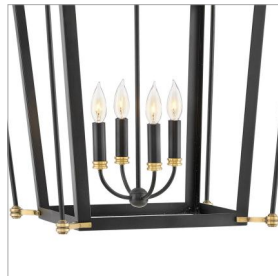

# SELBY

**4055BK**

**LARGE OPEN FRAME**

A new classic, Selby achieves timeless status with its airy, streamlined silhouette and extravagant arching top frame. Cast brass details, candelabra detailing and a chic Black finish are accentuated with Heritage Brass details for the ultimate in minimal elegance.

DETAILS	
FINISH:	Black
MATERIAL:	Steel
SLOPE DEGREE:	90
DIMMABLE:	YES, WITH DIMMABLE LAMP (NOT INCLUDED)

DIMENSIONS	
WIDTH:	20"
HEIGHT:	29.5"
WEIGHT:	18lb

LIGHT SOURCE	
LIGHT SOURCE:	Socketed
WATTAGE:	4-5w Cand. LED, 60w Equiv.
VOLTAGE:	120v

MOUNTING	
CANOPY:	6" Dia.
LEAD WIRE:	1 X 120"
MAX HEIGHT:	65.3

SHIPPING	
CARTON LENGTH:	23.5
CARTON WIDTH:	23.5
CARTON HEIGHT:	34
CARTON WEIGHT:	24

**PRODUCT DETAILS:**

- Suitable for use in dry (indoor) locations as defined by NEC and CEC. Meets United States UL Underwriters Laboratories & CSA Canadian Standards Association Product Safety Standards.
- This fixture includes multiple down stems in various lengths to customize the installation height of the fixture, including one 6" stem and two 12" stems
- Classic, elegant lines and timeless details enhance a traditional space
- This item may be hung on a sloped ceiling