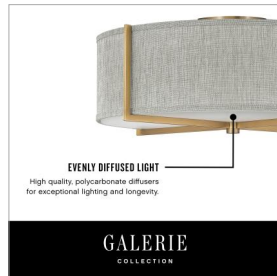

AXIS OFF WHITE

41706BK

MEDIUM SEMI-FLUSH MOUNT

Creativity meets practicality in Axis. Featuring a classic crossed-stem design, its shade comes in Off White Linen or Heather Gray Linen complemented by a Black or Heritage Brass finish.

DETAILS	
FINISH:	Black
MATERIAL:	Steel
SHADE:	Off-White Linen
DIMMABLE:	YES - WITH DIMMABLE LAMP (NOT INCLUDED)

DIMENSIONS	
WIDTH:	14.5"
HEIGHT:	8.8"
WEIGHT:	3.9lb

LIGHT SOURCE	
LIGHT SOURCE:	Socketed
WATTAGE:	2-14w Med. LED, 25w Equiv.
VOLTAGE:	120v

MOUNTING	
CANOPY:	4.75" Dia.

SHIPPING	
CARTON LENGTH:	17
CARTON WIDTH:	17
CARTON HEIGHT:	19
CARTON WEIGHT:	9.4

PRODUCT DETAILS:

- Suitable for use in dry (indoor) locations as defined by NEC and CEC. Meets United States UL Underwriters Laboratories & CSA Canadian Standards Association Product Safety Standards.
- Merging modern and classic elements, the Galerie collection offers a selection of LED ceiling and sconce fixtures with unique details that effortlessly balance a variety of spaces with form and function. The complementary contours, materials and finishes allow each silhouette to be used in unison or easily combined with other Galerie pieces.
- Merging the best of traditional and modern elements with a sophisticated and streamlined look
- Diffusers are made of high transmittance, high diffusion, color stable LDA-filled polycarbonate to maximize delivered lumens