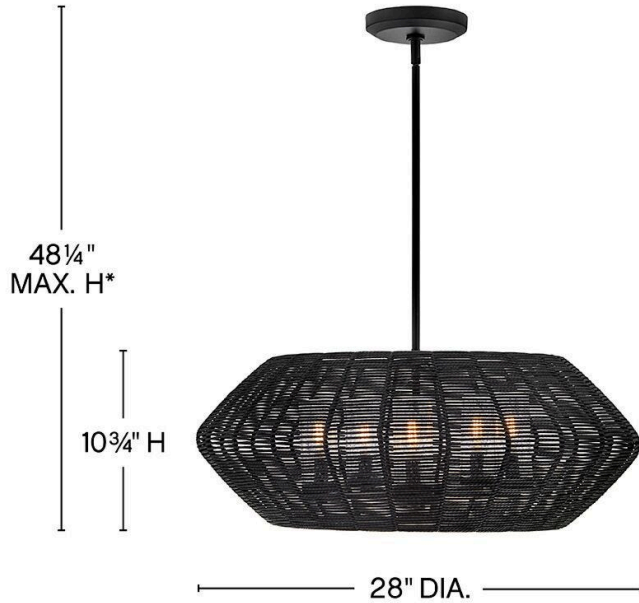

LUCA

10385BK

MEDIUM SINGLE TIER CHANDELIER

Luca's coastal vibe is permeated with a slightly exotic edge. The bold silhouette showcases a robust, weather-resistant, woven drum shade and candelabra lamps enclosed in clear, seedy glass for plenty of functional light. Offered in a variety of finish options. Luca is part of the Lisa McDennon Collection.

DETAILS	
FINISH:	Black
MATERIAL:	Metal
GLASS:	Clear Seedy
SLOPE DEGREE:	90
DIMMABLE:	YES - WITH DIMMABLE LAMP (NOT INCLUDED)

DIMENSIONS	
WIDTH:	28"
HEIGHT:	10.8"
WEIGHT:	10.2lb

LIGHT SOURCE	
LIGHT SOURCE:	Socketed
WATTAGE:	5-5w Cand. LED, 60w Equiv.
VOLTAGE:	120v

MOUNTING	
CANOPY:	6.5" Dia.
LEAD WIRE:	1 X 120"
MAX HEIGHT:	48.3

SHIPPING	
CARTON LENGTH:	30.5
CARTON WIDTH:	30.5
CARTON HEIGHT:	14.3
CARTON WEIGHT:	20

*Maximum achievable height with stems included.

PRODUCT DETAILS:

- This fixture includes multiple down stems in various lengths to customize the installation height of the fixture, including one 6" stem and two 12" stems
- This item may be hung on a sloped ceiling
- Suitable for use in wet (outdoor direct rain) locations as defined by NEC and CEC. Meets United States UL Underwriters Laboratories & CSA Canadian Standards Association Product Safety Standards
- The stylish Open Air collection includes outdoor-rated chandeliers, pendants and sconces that provide design-conscious solutions to a variety of exterior environments.
- 2-year finish warranty
- Ideal for vintage filament bulbs (not included)
- Classic, modern style with a nautical flair adds elegance to a variety of exteriors
- The Lisa McDennon Collection offers a striking mix of edgy, sculptural silhouettes that incorporate modern, organic elements and luxe materials, brought to life by her innovative and original point of view.