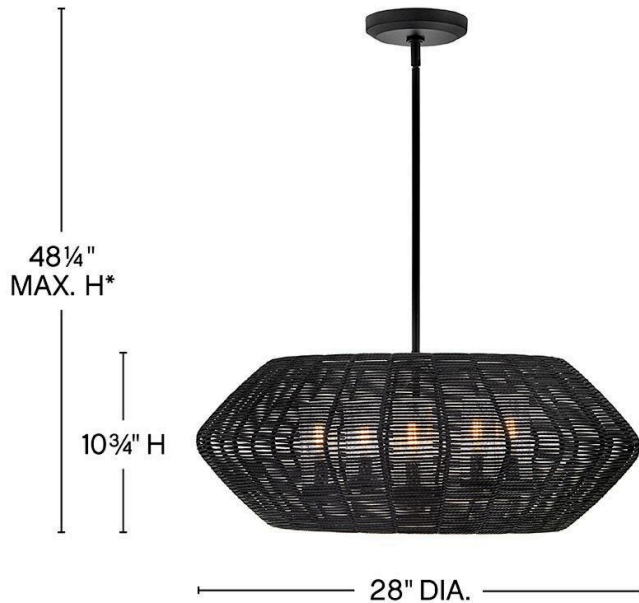

LUCA

10385BK

MEDIUM SINGLE TIER CHANDELIER

Luca's coastal vibe is permeated with a slightly exotic edge. The bold silhouette showcases a robust, weather-resistant, woven drum shade and candelabra lamps enclosed in clear, seedy glass for plenty of functional light. Offered in a variety of finish options. Luca is part of the Lisa McDennon Collection.

DETAILS	
FINISH:	Black
MATERIAL:	Metal
GLASS:	Clear Seedy
SLOPE DEGREE:	90
DIMMABLE:	YES - WITH DIMMABLE LAMP (NOT INCLUDED)

DIMENSIONS	
WIDTH:	28"
HEIGHT:	10.8"
WEIGHT:	10.2lb

LIGHT SOURCE	
LIGHT SOURCE:	Socketed
WATTAGE:	5-5w Cand. LED, 60w Equiv.
VOLTAGE:	120v

MOUNTING	
CANOPY:	6.5" Dia.
LEAD WIRE:	1 X 120"
MAX HEIGHT:	48.3

SHIPPING	
CARTON LENGTH:	30.5
CARTON WIDTH:	30.5
CARTON HEIGHT:	14.3
CARTON WEIGHT:	20

*Maximum achievable height with stems included.

PRODUCT DETAILS:

- This fixture includes multiple down stems in various lengths to customize the installation height of the fixture, including one 6" stem and two 12" stems
- This item may be hung on a sloped ceiling
- Suitable for use in wet (outdoor direct rain) locations as defined by NEC and CEC. Meets United States UL Underwriters Laboratories & CSA Canadian Standards Association Product Safety Standards
- The stylish Open Air collection includes outdoor-rated chandeliers, pendants and sconces that provide design-conscious solutions to a variety of exterior environments.
- 2-year finish warranty
- Ideal for vintage filament bulbs (not included)
- Classic, modern style with a nautical flair adds elegance to a variety of exteriors
- The Lisa McDennon Collection offers a striking mix of edgy, sculptural silhouettes that incorporate modern, organic elements and luxe materials, brought to life by her innovative and original point of view.