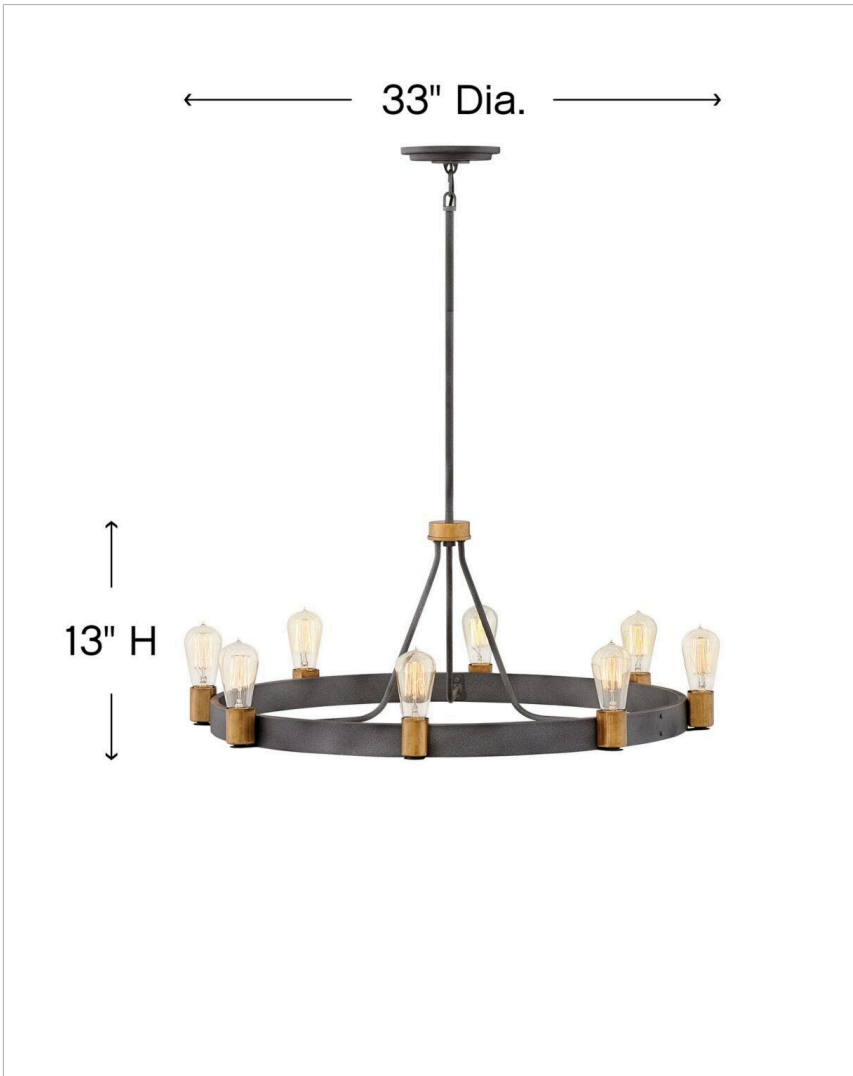

SILAS

4268DZ

MEDIUM SINGLE TIER CHANDELIER

With striking simplicity, Silas is a throwback to an era where basic, hardworking design was expected. A single, wide Aged Zinc finish ring does the heavy lifting, but Heritage Brass finish fitters and accents are the perfect complement. The result is an uncluttered, industrial centerpiece to any space.

DETAILS	
FINISH:	Aged Zinc
MATERIAL:	Steel
SLOPE DEGREE:	90
DIMMABLE:	YES, WITH DIMMABLE LAMP (NOT INCLUDED)

DIMENSIONS	
WIDTH:	33"
HEIGHT:	13"
WEIGHT:	11lb

LIGHT SOURCE	
LIGHT SOURCE:	Socketed
WATTAGE:	8-14w Med. LED, 100w Equiv.
VOLTAGE:	120v

MOUNTING	
CANOPY:	6" Dia.
LEAD WIRE:	1 X 120"
MAX HEIGHT:	47.3

SHIPPING	
CARTON LENGTH:	33.5
CARTON WIDTH:	33.5
CARTON HEIGHT:	5
CARTON WEIGHT:	16

PRODUCT DETAILS:

- Suitable for use in dry (indoor) locations as defined by NEC and CEC. Meets United States UL Underwriters Laboratories & CSA Canadian Standards Association Product Safety Standards.
- This fixture includes multiple down stems in various lengths to customize the installation height of the fixture, including one 6" stem and two 12" stems
- This item may be hung on a sloped ceiling
- Ideal for vintage filament bulbs (not included)
- Angular lines, a bold finish, simple shape and sturdy details merge for a robust but pared down industrial design