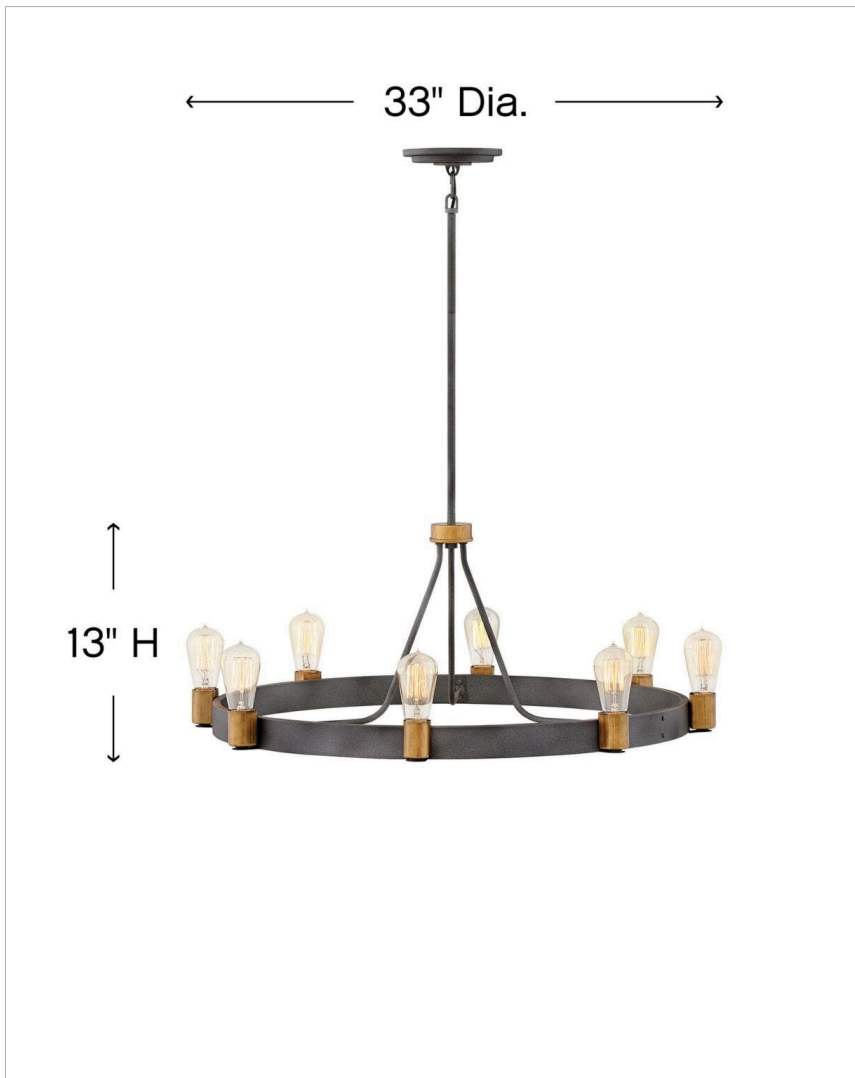

### MEDIUM SINGLE TIER CHANDELIER

With striking simplicity, Silas is a throwback to an era where basic, hardworking design was expected. A single, wide Aged Zinc finish ring does the heavy lifting, but Heritage Brass finish fitters and accents are the perfect complement. The result is an uncluttered, industrial centerpiece to any space.

DETAILS	
FINISH:	Aged Zinc
MATERIAL:	Steel
SLOPE DEGREE:	90
DIMMABLE:	YES, WITH DIMMABLE LAMP (NOT INCLUDED)

DIMENSIONS	
WIDTH:	33"
HEIGHT:	13"
WEIGHT:	11lb

LIGHT SOURCE	
LIGHT SOURCE:	Socketed
WATTAGE:	8-14w Med. LED, 100w Equiv.
VOLTAGE:	120v

MOUNTING	
CANOPY:	6" Dia.
LEAD WIRE:	1 X 120"
MAX HEIGHT:	47.3

SHIPPING	
CARTON LENGTH:	33.5
CARTON WIDTH:	33.5
CARTON HEIGHT:	5
CARTON WEIGHT:	16

#### PRODUCT DETAILS:

- Suitable for use in dry (indoor) locations as defined by NEC and CEC. Meets United States UL Underwriters Laboratories & CSA Canadian Standards Association Product Safety Standards.
- This fixture includes multiple down stems in various lengths to customize the installation height of the fixture, including one 6" stem and two 12" stems
- This item may be hung on a sloped ceiling
- Ideal for vintage filament bulbs (not included)
- Angular lines, a bold finish, simple shape and sturdy details merge for a robust but pared down industrial design