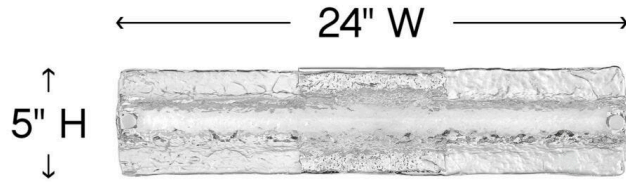

## 52093CM

### LARGE LED VANITY

A gentle wave of thick lava glass washes over the chrome base and integrated LED to create a soothing, wall-grazing light that smoothly transforms a space. ucent features a minimalist profile, yet the exceptional light pattern makes a maximum impression. Invisimount system ensures the look stays clean and contemporary.

DETAILS	
FINISH:	Chrome
MATERIAL:	Steel
GLASS:	Lava
DIMMABLE:	YES, CL TYPE DIMMER (SSL7A)

DIMENSIONS	
WIDTH:	24"
HEIGHT:	5"
WEIGHT:	8.5lb
BACK PLATE:	7"W X 5"H
EXTENSION:	3"
TOP TO OUTLET:	2.500000"

LIGHT SOURCE	
LIGHT SOURCE:	Integrated LED
WATTAGE:	33w LED *Included
VOLTAGE:	120v