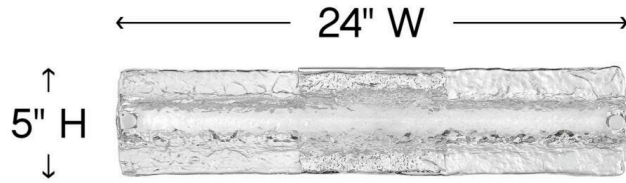

LUCENT

52093CM

LARGE LED VANITY

A gentle wave of thick lava glass washes over the chrome base and integrated LED to create a soothing, wall-grazing light that smoothly transforms a space. ucent features a minimalist profile, yet the exceptional light pattern makes a maximum impression. Invisimount system ensures the look stays clean and contemporary.

DETAILS	
FINISH:	Chrome
MATERIAL:	Steel
GLASS:	Lava
DIMMABLE:	YES, CL TYPE DIMMER (SSL7A)

DIMENSIONS	
WIDTH:	24"
HEIGHT:	5"
WEIGHT:	8.5lb
BACK PLATE:	7"W X 5"H
EXTENSION:	3"
TOP TO OUTLET:	2.500000"

LIGHT SOURCE	
LIGHT SOURCE:	Integrated LED
WATTAGE:	33w LED *Included
VOLTAGE:	120v

SHIPPING	
CARTON LENGTH:	29
CARTON WIDTH:	8.5
CARTON HEIGHT:	8
CARTON WEIGHT:	10

PRODUCT DETAILS:

- Fixture can be mounted horizontally.
- Suitable for use in damp locations as defined by NEC and CEC. Meets United States UL Underwriters Laboratories & CSA Canadian Standards Association Product Safety Standards.
- Sparkling chrome with reflective finish
- LED components carry a 5-year limited warranty
- Bold silhouette with dramatic details creates a modern statement
- Fixture can be mounted vertically
- ADA compliant
- Mounting hardware is hidden on the back plate to ensure a clean silhouette