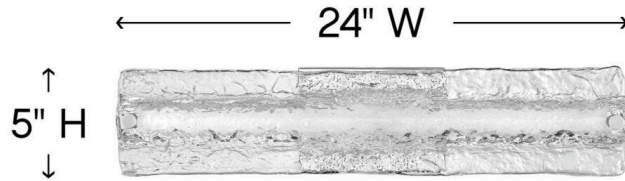

LUCENT

52093CM

LARGE LED VANITY

A gentle wave of thick lava glass washes over the chrome base and integrated LED to create a soothing, wall-grazing light that smoothly transforms a space. ucent features a minimalist profile, yet the exceptional light pattern makes a maximum impression. Invisimount system ensures the look stays clean and contemporary.

DETAILS	
FINISH:	Chrome
MATERIAL:	Steel
GLASS:	Lava
DIMMABLE:	YES, CL TYPE DIMMER (SSL7A)

DIMENSIONS	
WIDTH:	24"
HEIGHT:	5"
WEIGHT:	8.5lb
BACK PLATE:	7"W X 5"H
EXTENSION:	3"
TOP TO OUTLET:	2.500000"

LIGHT SOURCE	
LIGHT SOURCE:	Integrated LED
WATTAGE:	33w LED *Included
VOLTAGE:	120v

SHIPPING	
CARTON LENGTH:	29
CARTON WIDTH:	8.5
CARTON HEIGHT:	8
CARTON WEIGHT:	10

PRODUCT DETAILS:

- Fixture can be mounted horizontally.
- Suitable for use in damp locations as defined by NEC and CEC. Meets United States UL Underwriters Laboratories & CSA Canadian Standards Association Product Safety Standards.
- Sparkling chrome with reflective finish
- LED components carry a 5-year limited warranty
- Bold silhouette with dramatic details creates a modern statement
- Fixture can be mounted vertically
- ADA compliant
- Mounting hardware is hidden on the back plate to ensure a clean silhouette