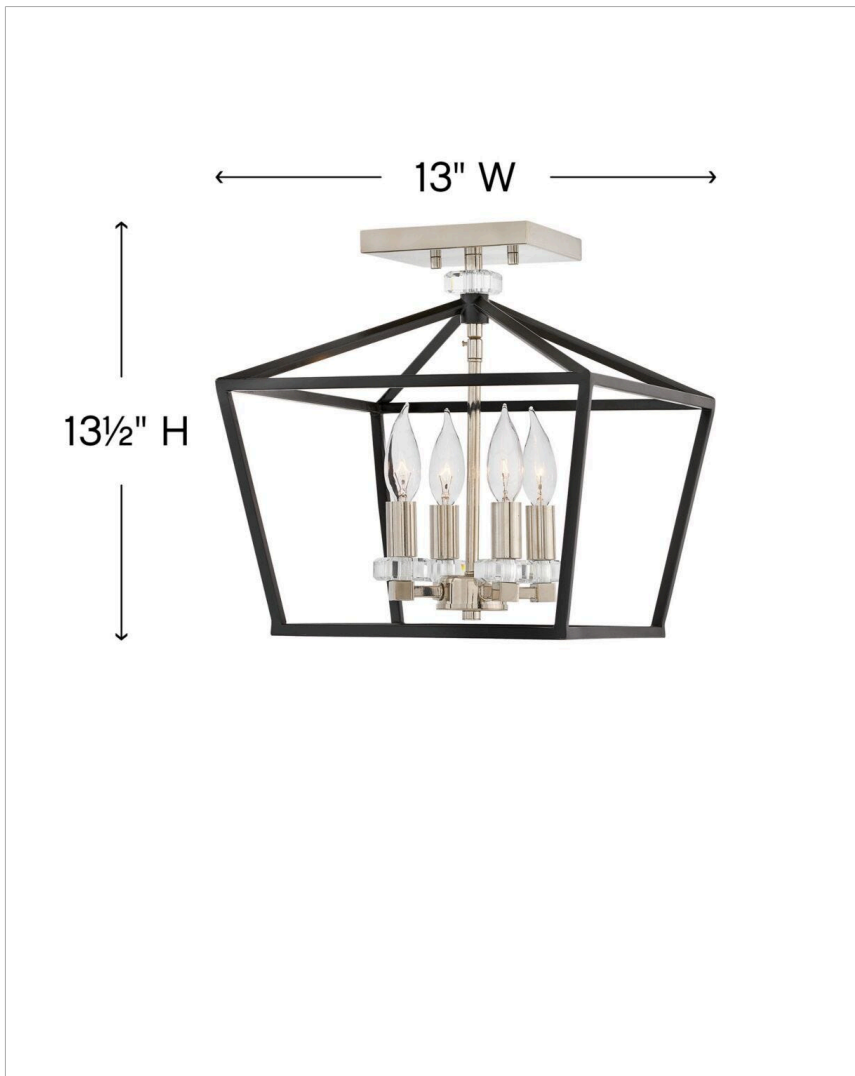

STINSON

3533BK

SMALL SEMI-FLUSH MOUNT

For a classic statement-maker, Stinson hits the mark. A robust open and airy cage, designed for maximum impact in Distressed Brass or Black with Polished Nickel finish, is accompanied by refined sparkling crystal accents to create the perfect mix of traditional appeal and industrial panache.

DETAILS	
FINISH:	Black
MATERIAL:	Steel
DIMMABLE:	YES, WITH DIMMABLE LAMP (NOT INCLUDED)

DIMENSIONS	
WIDTH:	13"
HEIGHT:	13.5"
WEIGHT:	5lb

LIGHT SOURCE	
LIGHT SOURCE:	Socketed
WATTAGE:	4-5w Cand. LED, 60w Equiv.
VOLTAGE:	120v

MOUNTING	
CANOPY:	5" Sq.

SHIPPING	
CARTON LENGTH:	15.5
CARTON WIDTH:	15.5
CARTON HEIGHT:	15.5
CARTON WEIGHT:	8

PRODUCT DETAILS:

- Suitable for use in dry (indoor) locations as defined by NEC and CEC. Meets United States UL Underwriters Laboratories & CSA Canadian Standards Association Product Safety Standards.
- Merging the best of traditional and modern elements with a sophisticated and streamlined look