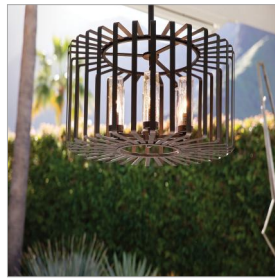

### MEDIUM SINGLE TIER CHANDELIER

Reid uses an iconic profile featuring an airy, open cage to capture the center of attention. A candelabra with clear seedy glass columns highlights the transitional style, making it a modern mix of classic and contemporary. Weather-resistant metal with a Brushed Graphite finish complements any space, inside or out.

DETAILS	
FINISH:	Brushed Graphite
MATERIAL:	Steel
GLASS:	Clear Seedy
SLOPE DEGREE:	90
DIMMABLE:	YES, WITH DIMMABLE LAMP (NOT INCLUDED)

DIMENSIONS	
WIDTH:	28.3"
HEIGHT:	23"
WEIGHT:	26lb

LIGHT SOURCE	
LIGHT SOURCE:	Socketed
WATTAGE:	6-5w Cand. LED, 60w Equiv.
VOLTAGE:	120v

#### PRODUCT DETAILS:

- This item may be hung on a sloped ceiling
- Suitable for use in wet (outdoor direct rain) locations as defined by NEC and CEC. Meets United States UL Underwriters Laboratories & CSA Canadian Standards Association Product Safety Standards
- The stylish Open Air collection includes outdoor-rated chandeliers, pendants and sconces that provide design-conscious solutions to a variety of exterior environments.
- 2-year finish warranty
- Sophisticated and streamlined design, durable construction and a timeless finish complement any architectural style