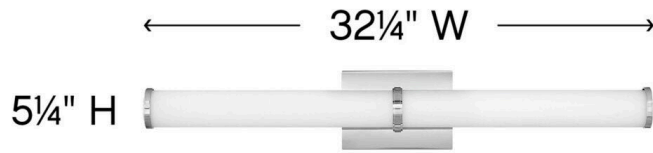

SIMI

59924CM

LARGE LED VANITY

Minimal in form, Simi makes a strong case for simplicity. Sleek end caps and a center bracelet in Chrome or Brushed Nickel finish options add a seamless finishing touch to the slim profile.

DETAILS	
FINISH:	Chrome
MATERIAL:	Steel
GLASS:	Etched White
DIMMABLE:	YES, CL TYPE DIMMER (SSL7A)

DIMENSIONS	
WIDTH:	32.3"
HEIGHT:	5.3"
WEIGHT:	5lb
BACK PLATE:	6.75"W X 4.75"H
EXTENSION:	3.8"
TOP TO OUTLET:	2.750000"

LIGHT SOURCE	
LIGHT SOURCE:	Integrated LED
WATTAGE:	53w LED *Included
VOLTAGE:	120v

SHIPPING	
CARTON LENGTH:	39.5
CARTON WIDTH:	8.5
CARTON HEIGHT:	12
CARTON WEIGHT:	8

PRODUCT DETAILS:

- Suitable for use in damp locations as defined by NEC and CEC. Meets United States UL Underwriters Laboratories & CSA Canadian Standards Association Product Safety Standards.
- Sparkling chrome with reflective finish
- LED components carry a 5-year limited warranty
- Bold silhouette with dramatic details creates a modern statement
- Fixture can be mounted vertically
- ADA compliant
- Exclusively available in High Performance LED
- Mounting hardware is hidden on the back plate to ensure a clean silhouette