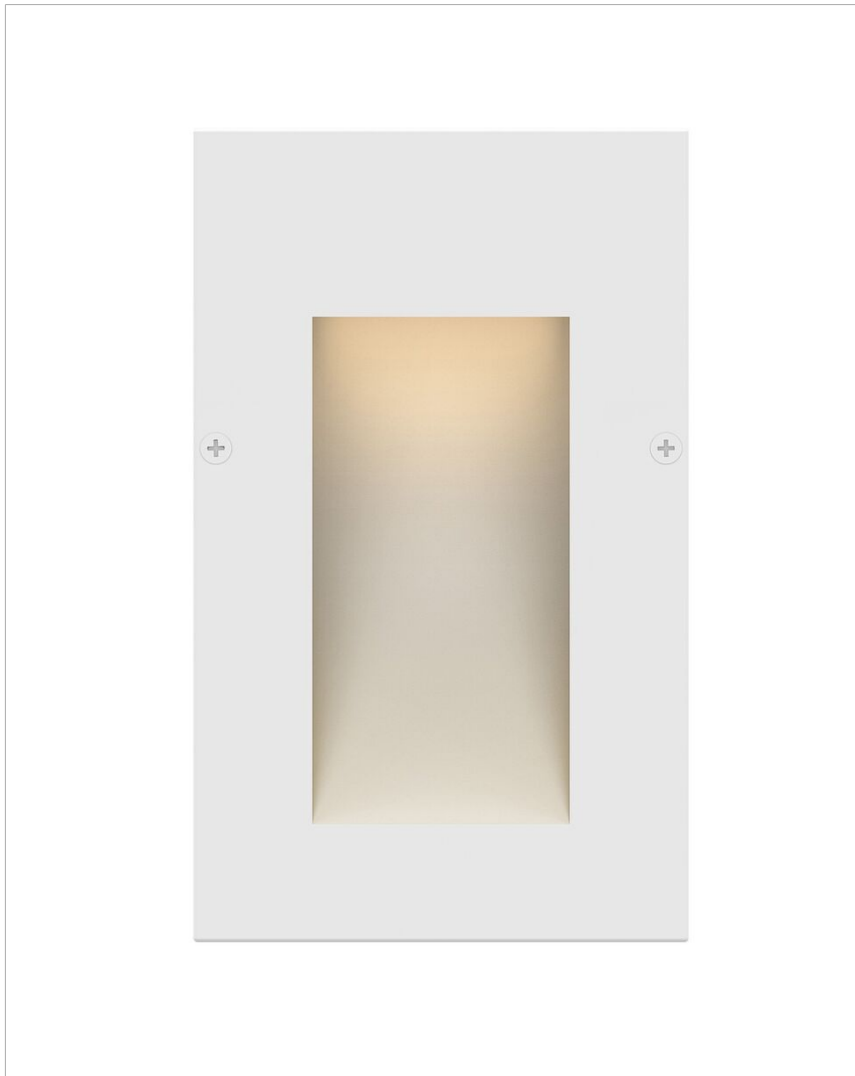

TAPER

1562SW

STEP 12V VERTICAL
TAPER

DETAILS	
FINISH:	Satin White
MATERIAL:	Aluminum
GLASS:	Etched Lens
DIMMABLE:	YES, WITH MLV ON TRANSFORMER PRIMARY

DIMENSIONS	
WIDTH:	3"
HEIGHT:	5"
DEPTH:	1.5

LIGHT SOURCE	
LIGHT SOURCE:	Integrated LED
WATTAGE:	1.20w LED *Included
VOLTAGE:	12v
VOLT AMPS:	1.5
TRANSFORMER REQUIRED:	Yes

MOUNTING	
LEAD WIRE:	1 X 60"

SHIPPING	
CARTON LENGTH:	5
CARTON WIDTH:	3
CARTON HEIGHT:	7

PRODUCT DETAILS:

- Suitable for use in wet (outdoor direct rain) locations as defined by NEC and CEC. Meets United States UL Underwriters Laboratories & CSA Canadian Standards Association Product Safety Standards
- A wiring kit is supplied
- ADA compliant
- For more information on how to control your landscape lighting via the Hinkley Home Automation App, [click here](#).
- Recessed mount with 1/8" deep bezel
- Bold lines and a clean, minimalist style complement contemporary architecture
- Suitable for both indoor and outdoor use
- Easy and efficient installation: fewer fixtures illuminate a more extensive area, offering a diverse range of mounting opportunities.