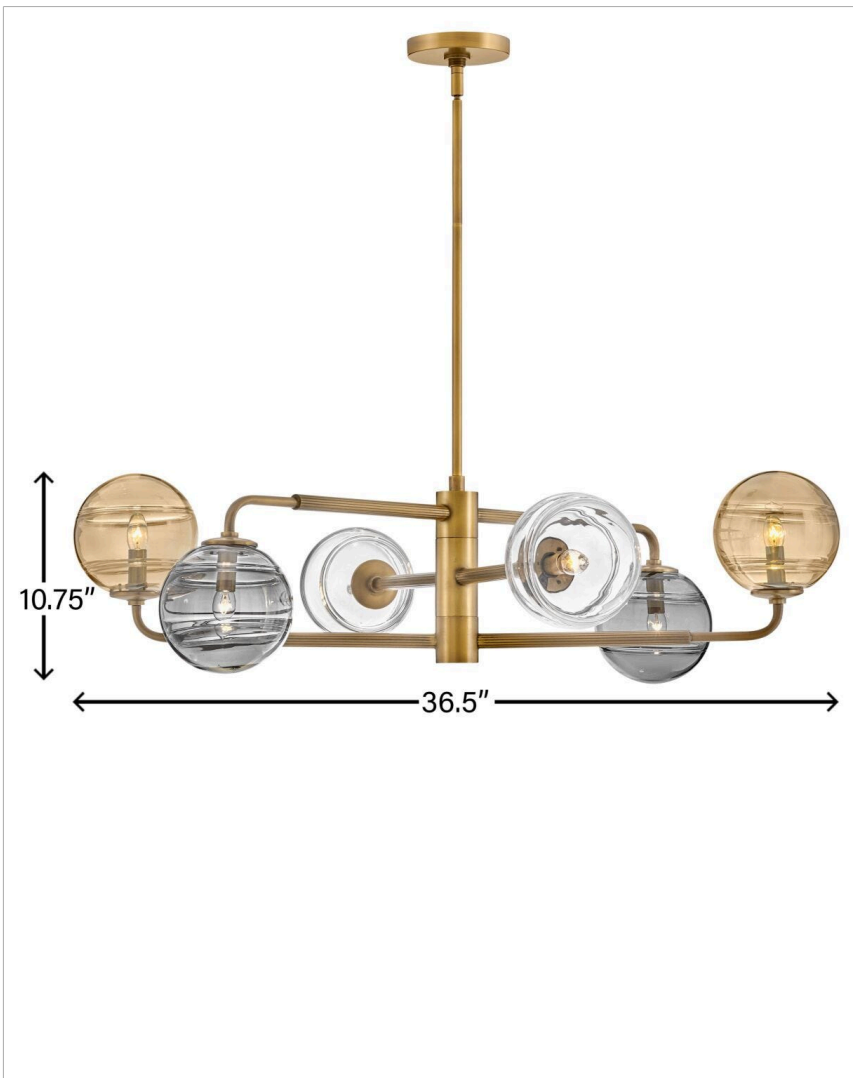

### LARGE ADJUSTABLE SINGLE TIER CHANDELIER

Artfully combining unexpected materials, Oberon's ribbed stems and articulating arms create a tailored, transitional silhouette. Delicate swirls detail spherical shades in multicolored glass.

| DETAILS       |   |
|---------------|---|
| FINISH:       | Heritage Brass                          |
| MATERIAL:     | Steel                                   |
| GLASS:        | Multi-Colored Swirl                     |
| SLOPE DEGREE: | 90                                      |
| DIMMABLE:     | YES - WITH DIMMABLE LAMP (NOT INCLUDED) |

| DIMENSIONS |        |
|------------|--------|
| WIDTH:     | 36.5"  |
| HEIGHT:    | 10.8"  |
| WEIGHT:    | 18.2lb |

| LIGHT SOURCE  |                            |
|---------------|----------------------------|
| LIGHT SOURCE: | Socketed                   |
| WATTAGE:      | 6-5w Cand. LED, 60w Equiv. |
| VOLTAGE:      | 120v                       |

#### PRODUCT DETAILS:

- Suitable for use in dry (indoor) locations as defined by NEC and CEC. Meets United States UL Underwriters Laboratories & CSA Canadian Standards Association Product Safety Standards.
- This fixture includes multiple down stems in various lengths to customize the installation height of the fixture, including one 6" stem and two 12" stems
- This item may be hung on a sloped ceiling
- Merging the best of traditional and modern elements with a sophisticated and streamlined look