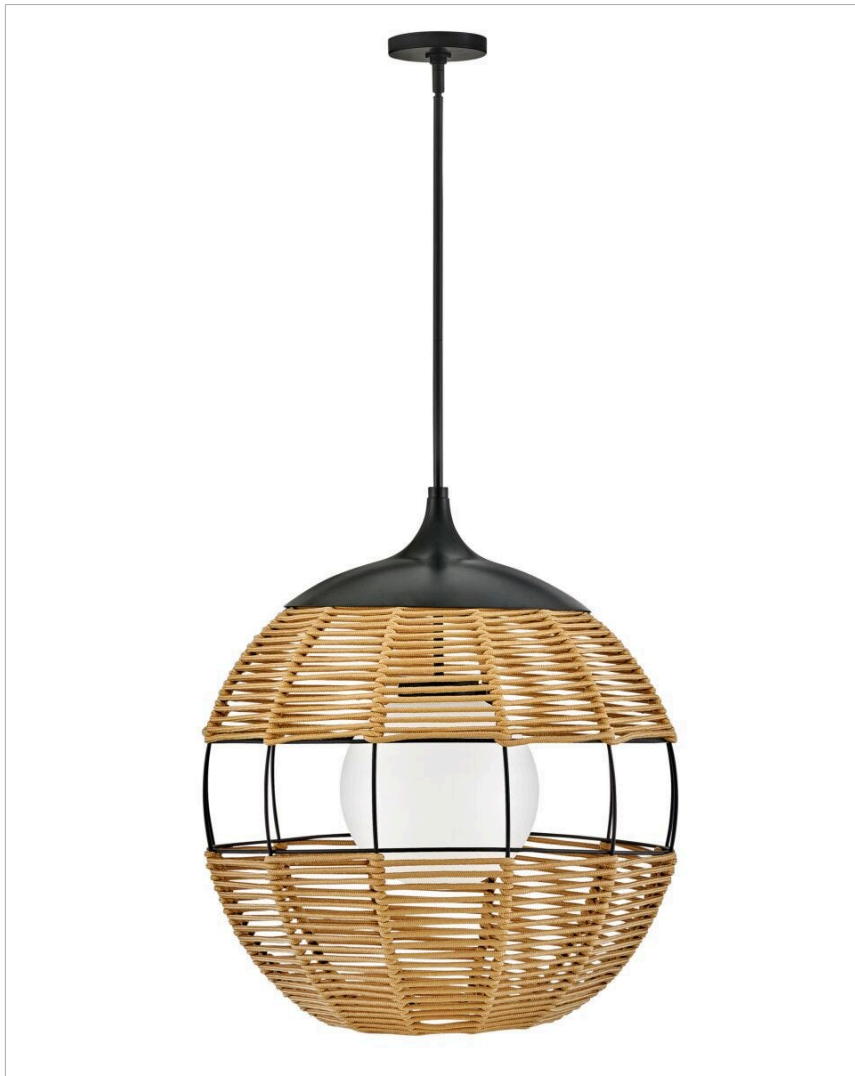

# MADDOX

19675BK-NAT

MEDIUM ORB CHANDELIER

Maddox boasts an edgy, bohemian aesthetic with an open-weave design and geometric shape. This orb pendant features weather-resistant nylon rope in Black or Natural with an etched opal globe nestled inside. Maddox casts the perfect outdoor ambient light to accentuate modern outdoor living spaces.

DETAILS	
FINISH:	Black
MATERIAL:	Aluminum
GLASS:	Etched Opal
SHADE:	Fabric Shade
SLOPE DEGREE:	90
DIMMABLE:	YES - WITH DIMMABLE LAMP (NOT INCLUDED)

DIMENSIONS	
WIDTH:	24.3"
HEIGHT:	26"
WEIGHT:	11lb

LIGHT SOURCE	
LIGHT SOURCE:	Socketed
WATTAGE:	1-10w Med. LED, 100w Equiv.
VOLTAGE:	120v

MOUNTING	
CANOPY:	5" Dia.
LEAD WIRE:	1 X 120"
MAX HEIGHT:	59

SHIPPING	
CARTON LENGTH:	26.4
CARTON WIDTH:	26.4
CARTON HEIGHT:	37
CARTON WEIGHT:	31.2

## PRODUCT DETAILS:

- This fixture includes multiple down stems in various lengths to customize the installation height of the fixture, including one 6" stem and two 12" stems
- This item may be hung on a sloped ceiling
- Suitable for use in wet (outdoor direct rain) locations as defined by NEC and CEC. Meets United States UL Underwriters Laboratories & CSA Canadian Standards Association Product Safety Standards
- The stylish Open Air collection includes outdoor-rated chandeliers, pendants and sconces that provide design-conscious solutions to a variety of exterior environments.
- 2-year finish warranty
- Bold lines and a clean, minimalist style complement contemporary architecture