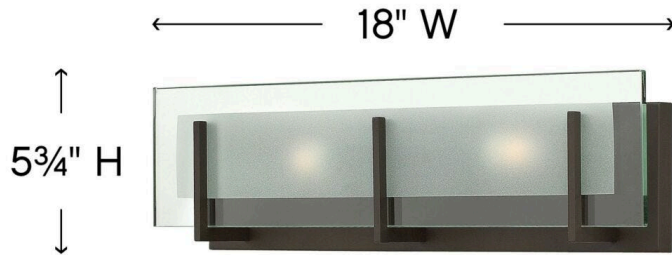

LATITUDE

5652OZ

SMALL TWO LIGHT VANITY

Latitude is contemporary and sleek, finding its true beauty in the minimalist design. The slim glass panel features rectangular etching while the subtle, split fork frames add understated architectural style.

DETAILS	
FINISH:	Oil Rubbed Bronze
MATERIAL:	Steel
GLASS:	Inside Etched Clear
DIMMABLE:	Yes

DIMENSIONS	
WIDTH:	18"
HEIGHT:	5.5"
WEIGHT:	6lb
BACK PLATE:	17"W X 4.75"H
EXTENSION:	4"
TOP TO OUTLET:	3.250000"

LIGHT SOURCE	
LIGHT SOURCE:	Socketed
WATTAGE:	2-60w G-9 *Included or 2-5w G9 LED, 60w Equiv.
VOLTAGE:	120v

SHIPPING	
CARTON LENGTH:	20
CARTON WIDTH:	7.3
CARTON HEIGHT:	7.3
CARTON WEIGHT:	7

PRODUCT DETAILS:

- This fixture must be installed with shades/glass facing up toward the ceiling
- Suitable for use in damp locations as defined by NEC and CEC. Meets United States UL Underwriters Laboratories & CSA Canadian Standards Association Product Safety Standards.
- Bold silhouette with dramatic details creates a modern statement
- ADA compliant
- Mounting hardware is hidden on the back plate to ensure a clean silhouette