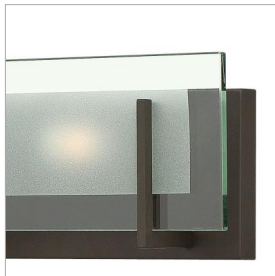

PRODUCT DETAILS:

- This fixture must be installed with shades/glass facing up toward the ceiling
- Suitable for use in damp locations as defined by NEC and CEC. Meets United States UL Underwriters Laboratories & CSA Canadian Standards Association Product Safety Standards.
- Bold silhouette with dramatic details creates a modern statement
- ADA compliant
- Mounting hardware is hidden on the back plate to ensure a clean silhouette

HINKLEY

HINKLEY
33000 Pin Oak Parkway
Avon Lake, OH 44012

PHONE: (440) 653-5500
Toll Free: 1 (800) 446-5539

hinkley.com