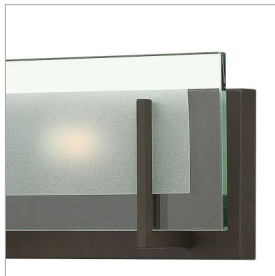

LATITUDE

5652OZ

SMALL TWO LIGHT VANITY

Latitude is contemporary and sleek, finding its true beauty in the minimalist design. The slim glass panel features rectangular etching while the subtle, split fork frames add understated architectural style.

DETAILS	
FINISH:	Oil Rubbed Bronze
MATERIAL:	Steel
GLASS:	Inside Etched Clear
DIMMABLE:	Yes

DIMENSIONS	
WIDTH:	18"
HEIGHT:	5.5"
WEIGHT:	6lb
BACK PLATE:	17"W X 4.75"H
EXTENSION:	4"
TOP TO OUTLET:	3.250000"

LIGHT SOURCE	
LIGHT SOURCE:	Socketed
WATTAGE:	2-60w G-9 *Included or 2-5w G9 LED, 60w Equiv.
VOLTAGE:	120v

SHIPPING	
CARTON LENGTH:	20
CARTON WIDTH:	7.3
CARTON HEIGHT:	7.3
CARTON WEIGHT:	7

PRODUCT DETAILS:

- This fixture must be installed with shades/glass facing up toward the ceiling
- Suitable for use in damp locations as defined by NEC and CEC. Meets United States UL Underwriters Laboratories & CSA Canadian Standards Association Product Safety Standards.
- Bold silhouette with dramatic details creates a modern statement
- ADA compliant
- Mounting hardware is hidden on the back plate to ensure a clean silhouette