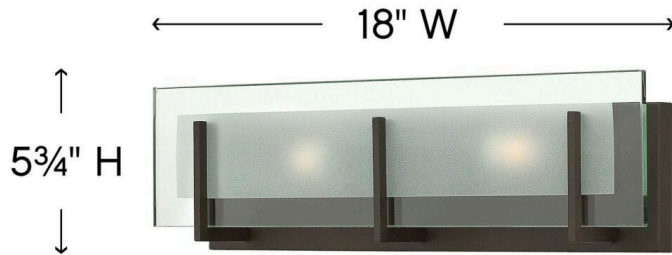

# LATITUDE

### SMALL TWO LIGHT VANITY

Latitude is contemporary and sleek, finding its true beauty in the minimalist design. The slim glass panel features rectangular etching while the subtle, split fork frames add understated architectural style.

DETAILS	
FINISH:	Oil Rubbed Bronze
MATERIAL:	Steel
GLASS:	Inside Etched Clear
DIMMABLE:	Yes

DIMENSIONS	
WIDTH:	18"
HEIGHT:	5.5"
WEIGHT:	6lb
BACK PLATE:	17"W X 4.75"H
EXTENSION:	4"
TOP TO OUTLET:	3.250000"

#### PRODUCT DETAILS:

- This fixture must be installed with shades/glass facing up toward the ceiling
- Suitable for use in damp locations as defined by NEC and CEC. Meets United States UL Underwriters Laboratories & CSA Canadian Standards Association Product Safety Standards.
- Bold silhouette with dramatic details creates a modern statement
- ADA compliant
- Mounting hardware is hidden on the back plate to ensure a clean silhouette