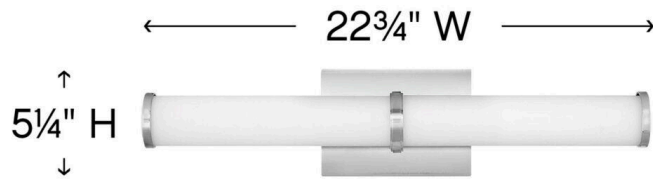

SIMI

59923BN

LARGE LED VANITY

Minimal in form, Simi makes a strong case for simplicity. Sleek end caps and a center bracelet in Chrome or Brushed Nickel finish options add a seamless finishing touch to the slim profile.

| DETAILS | |
|-----------|-----------------------------|
| FINISH: | Brushed Nickel |
| MATERIAL: | Steel |
| GLASS: | Etched White |
| DIMMABLE: | YES, CL TYPE DIMMER (SSL7A) |

| DIMENSIONS | |
|----------------|-----------------|
| WIDTH: | 22.8" |
| HEIGHT: | 5.3" |
| WEIGHT: | 4lb |
| BACK PLATE: | 6.75"W X 4.75"H |
| EXTENSION: | 3.8" |
| TOP TO OUTLET: | 2.750000" |

| LIGHT SOURCE | |
|---------------|-------------------|
| LIGHT SOURCE: | Integrated LED |
| WATTAGE: | 36w LED *Included |
| VOLTAGE: | 120v |

| SHIPPING | |
|----------------|-----|
| CARTON LENGTH: | 29 |
| CARTON WIDTH: | 8.5 |
| CARTON HEIGHT: | 11 |
| CARTON WEIGHT: | 6 |