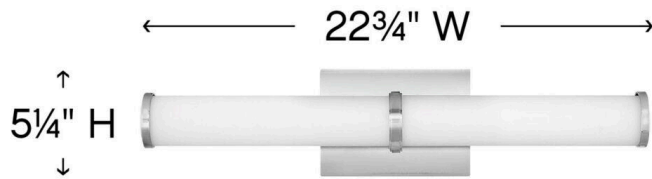

SIMI

59923BN

LARGE LED VANITY

Minimal in form, Simi makes a strong case for simplicity. Sleek end caps and a center bracelet in Chrome or Brushed Nickel finish options add a seamless finishing touch to the slim profile.

DETAILS	
FINISH:	Brushed Nickel
MATERIAL:	Steel
GLASS:	Etched White
DIMMABLE:	YES, CL TYPE DIMMER (SSL7A)

DIMENSIONS	
WIDTH:	22.8"
HEIGHT:	5.3"
WEIGHT:	4lb
BACK PLATE:	6.75"W X 4.75"H
EXTENSION:	3.8"
TOP TO OUTLET:	2.750000"

LIGHT SOURCE	
LIGHT SOURCE:	Integrated LED
WATTAGE:	36w LED *Included
VOLTAGE:	120v

SHIPPING	
CARTON LENGTH:	29
CARTON WIDTH:	8.5
CARTON HEIGHT:	11
CARTON WEIGHT:	6

PRODUCT DETAILS:

- Fixture can be mounted horizontally.
- Suitable for use in damp locations as defined by NEC and CEC. Meets United States UL Underwriters Laboratories & CSA Canadian Standards Association Product Safety Standards.
- LED components carry a 5-year limited warranty
- Bold silhouette with dramatic details creates a modern statement
- Fixture can be mounted vertically
- ADA compliant
- Exclusively available in High Performance LED
- Mounting hardware is hidden on the back plate to ensure a clean silhouette