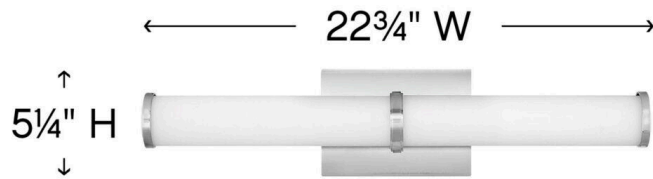

SIMI

59923BN

LARGE LED VANITY

Minimal in form, Simi makes a strong case for simplicity. Sleek end caps and a center bracelet in Chrome or Brushed Nickel finish options add a seamless finishing touch to the slim profile.

DETAILS	
FINISH:	Brushed Nickel
MATERIAL:	Steel
GLASS:	Etched White
DIMMABLE:	YES, CL TYPE DIMMER (SSL7A)

DIMENSIONS	
WIDTH:	22.8"
HEIGHT:	5.3"
WEIGHT:	4lb
BACK PLATE:	6.75"W X 4.75"H
EXTENSION:	3.8"
TOP TO OUTLET:	2.750000"

LIGHT SOURCE	
LIGHT SOURCE:	Integrated LED
WATTAGE:	36w LED *Included
VOLTAGE:	120v

SHIPPING	
CARTON LENGTH:	29
CARTON WIDTH:	8.5
CARTON HEIGHT:	11
CARTON WEIGHT:	6

PRODUCT DETAILS:

- Fixture can be mounted horizontally.
- Suitable for use in damp locations as defined by NEC and CEC. Meets United States UL Underwriters Laboratories & CSA Canadian Standards Association Product Safety Standards.
- LED components carry a 5-year limited warranty
- Bold silhouette with dramatic details creates a modern statement
- Fixture can be mounted vertically
- ADA compliant
- Exclusively available in High Performance LED
- Mounting hardware is hidden on the back plate to ensure a clean silhouette