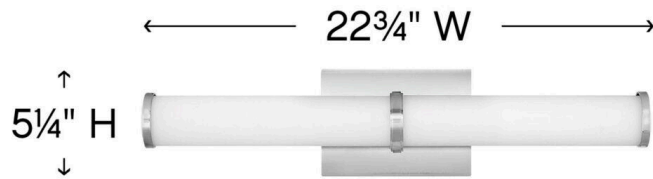

### LARGE LED VANITY

Minimal in form, Simi makes a strong case for simplicity. Sleek end caps and a center bracelet in Chrome or Brushed Nickel finish options add a seamless finishing touch to the slim profile.

DETAILS	
FINISH:	Brushed Nickel
MATERIAL:	Steel
GLASS:	Etched White
DIMMABLE:	YES, CL TYPE DIMMER (SSL7A)

DIMENSIONS	
WIDTH:	22.8"
HEIGHT:	5.3"
WEIGHT:	4lb
BACK PLATE:	6.75"W X 4.75"H
EXTENSION:	3.8"
TOP TO OUTLET:	2.750000"