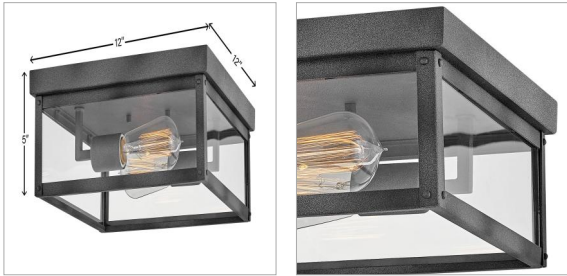

BECKHAM

12193DZ

SMALL FLUSH MOUNT

Sleek and stately, Beckham demands attention with its streamlined silhouette and transitional style as it emits a beautiful and even illumination throughout any space. Ideal for indoor and outdoor applications alike, Beckham's clear glass panels and multiple finish options complement a range of decorative lighting families. Vintage filament bulbs are recommended.

DETAILS	
FINISH:	Aged Zinc
MATERIAL:	Aluminum
GLASS:	Clear
DIMMABLE:	YES - WITH DIMMABLE LAMP (NOT INCLUDED)

DIMENSIONS	
WIDTH:	12"
HEIGHT:	5"
WEIGHT:	4lb

LIGHT SOURCE	
LIGHT SOURCE:	Socketed
WATTAGE:	2-8w Med. LED, 60w Equiv.
VOLTAGE:	120v

SHIPPING	
CARTON LENGTH:	14.8
CARTON WIDTH:	14.8
CARTON HEIGHT:	7.7
CARTON WEIGHT:	5.9

PRODUCT DETAILS:

- Suitable for use in damp locations as defined by NEC and CEC. Meets United States UL Underwriters Laboratories & CSA Canadian Standards Association Product Safety Standards.
- 2-year finish warranty
- Ideal for vintage filament bulbs (not included)
- Sophisticated and streamlined design, durable construction and a timeless finish complement any architectural style