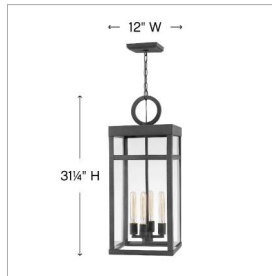

PORTER

2808DZ-LL

MEDIUM SINGLE TIER

A fusion of chic styles makes Porter a design standout. Merging Modern Farmhouse, Industrial and Arts and Crafts elements, the fine rivet details and a sturdy hanger loop create a stunning and distinctive statement.

DETAILS	
FINISH:	Aged Zinc
MATERIAL:	Aluminum
GLASS:	Clear
SLOPE DEGREE:	90
DIMMABLE:	YES - CL TYPE DIMMER (SSL7A)

DIMENSIONS	
WIDTH:	12"
HEIGHT:	31.3"
WEIGHT:	18.7lb

LIGHT SOURCE	
LIGHT SOURCE:	Socketed
WATTAGE:	4-5w Med. LED *Included
VOLTAGE:	120v

MOUNTING	
CANOPY:	6" Sq.
LEAD WIRE:	1 X 72"

SHIPPING	
CARTON LENGTH:	20.3
CARTON WIDTH:	15.4
CARTON HEIGHT:	28.1
CARTON WEIGHT:	24

OUTDOOR LIGHTING

PRODUCT DETAILS:

- Suitable for use in damp locations as defined by NEC and CEC. Meets United States UL Underwriters Laboratories & CSA Canadian Standards Association Product Safety Standards.
- This item may be hung on a sloped ceiling
- Our Estate Collections boast a breadth of fixtures defined by coordinating composition, enduring architecture, and time-honored craftsmanship, designed to meet the needs of expansive properties with extended outdoor living spaces. From the entrance of your driveway to the depths of your backyard, these collections provide cohesive design for stately exteriors.
- The stylish Open Air collection includes outdoor-rated chandeliers, pendants and sconces that provide design-conscious solutions to a variety of exterior environments.
- LED Bulbs carry a 3-year limited warranty
- 2-year finish warranty
- Images are for reference purpose only and may not be pictured with the specified LED filament bulb
- Sophisticated and streamlined design, durable construction and a timeless finish complement any architectural style