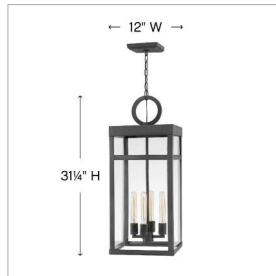

### MEDIUM SINGLE TIER

A fusion of chic styles makes Porter a design standout. Merging Modern Farmhouse, Industrial and Arts and Crafts elements, the fine rivet details and a sturdy hanger loop create a stunning and distinctive statement.

DETAILS	
FINISH:	Aged Zinc
MATERIAL:	Aluminum
GLASS:	Clear
SLOPE DEGREE:	90
DIMMABLE:	YES - CL TYPE DIMMER (SSL7A)

DIMENSIONS	
WIDTH:	12"
HEIGHT:	31.3"
WEIGHT:	18.7lb

LIGHT SOURCE	
LIGHT SOURCE:	Socketed
WATTAGE:	4-5w Med. LED *Included
VOLTAGE:	120v

MOUNTING	
CANOPY:	6" Sq.
LEAD WIRE:	1 X 72"

SHIPPING	
CARTON LENGTH:	20.3
CARTON WIDTH:	15.4
CARTON HEIGHT:	28.1
CARTON WEIGHT:	24