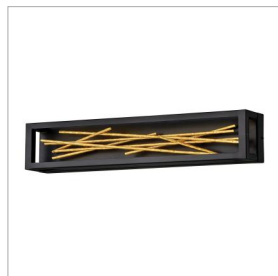

STYX

FR46402BLK

LARGE LED SCONCE

The breathtaking design of Styx fuses rich glamour with modern styling for an enthralling and dynamic silhouette with unexpected elements. An integrated LED open frame is fully dimmable, composed of clean angles in a chic Black finish. The frame illuminates textured metal branches in Gilded Gold, mingling organic and contemporary elements.

DETAILS	
FINISH:	Black
MATERIAL:	Steel
DIMMABLE:	YES, CL TYPE DIMMER (SSL7A)

DIMENSIONS	
WIDTH:	6"
HEIGHT:	24"
WEIGHT:	9.5lb
BACK PLATE:	6"W X 24"H
EXTENSION:	4"
TOP TO OUTLET:	12.000000"

LIGHT SOURCE	
LIGHT SOURCE:	Integrated LED
WATTAGE:	30w LED *Included
VOLTAGE:	120v/277v

SHIPPING	
CARTON LENGTH:	8.5
CARTON WIDTH:	27
CARTON HEIGHT:	7
CARTON WEIGHT:	11

PRODUCT DETAILS:

- Suitable for use in dry (indoor) locations as defined by NEC and CEC. Meets United States UL Underwriters Laboratories & CSA Canadian Standards Association Product Safety Standards.
- Fixture can be mounted horizontally.
- Fixture can be mounted either up or down
- LED components carry a 5-year limited warranty
- Fixture can be mounted vertically
- ADA compliant
- Striking and glamorous silhouette with luxe details and a rich finish that makes a dramatic statement
- Equipped with 120/277V universal driver.