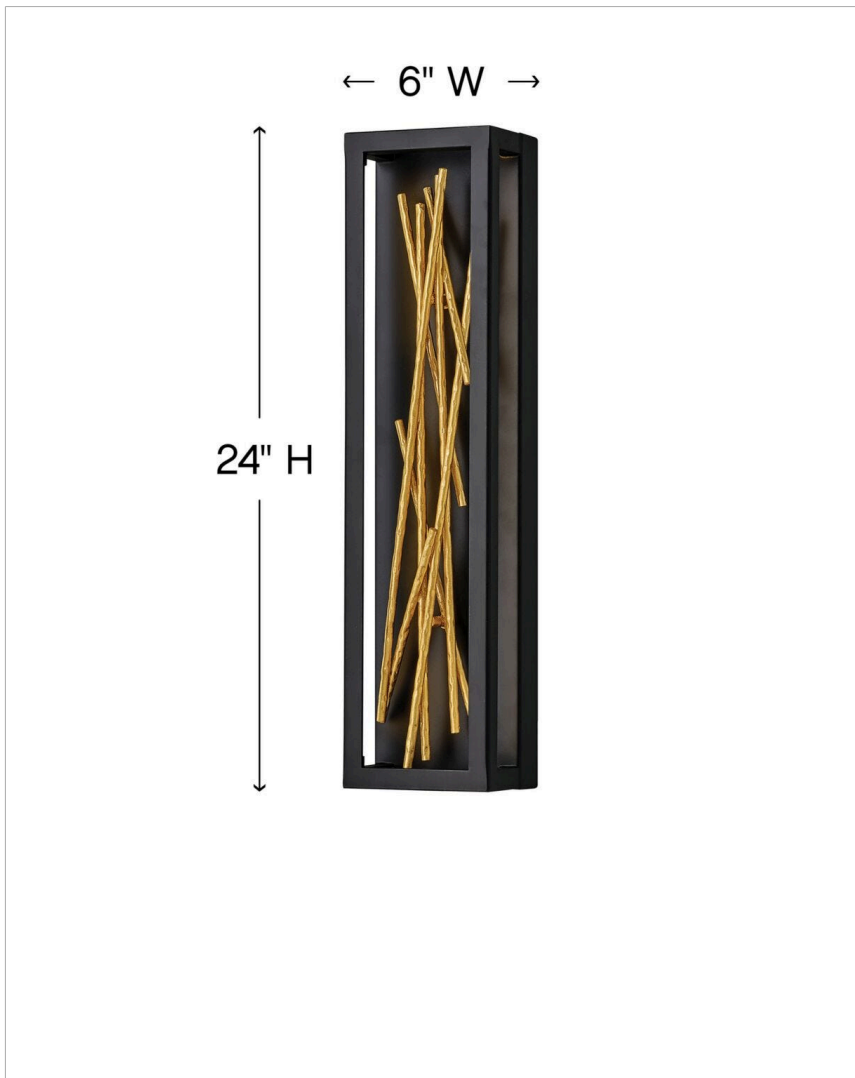

# STYX

**FR46402BLK**

LARGE LED SCONCE

The breathtaking design of Styx fuses rich glamour with modern styling for an enthralling and dynamic silhouette with unexpected elements. An integrated LED open frame is fully dimmable, composed of clean angles in a chic Black finish. The frame illuminates textured metal branches in Gilded Gold, mingling organic and contemporary elements.

DETAILS	
FINISH:	Black
MATERIAL:	Steel
DIMMABLE:	YES, CL TYPE DIMMER (SSL7A)

DIMENSIONS	
WIDTH:	6"
HEIGHT:	24"
WEIGHT:	9.5lb
BACK PLATE:	6"W X 24"H
EXTENSION:	4"
TOP TO OUTLET:	12.000000"

LIGHT SOURCE	
LIGHT SOURCE:	Integrated LED
WATTAGE:	30w LED *Included
VOLTAGE:	120v/277v

SHIPPING	
CARTON LENGTH:	8.5
CARTON WIDTH:	27
CARTON HEIGHT:	7
CARTON WEIGHT:	11

**PRODUCT DETAILS:**

- Suitable for use in dry (indoor) locations as defined by NEC and CEC. Meets United States UL Underwriters Laboratories & CSA Canadian Standards Association Product Safety Standards.
- Fixture can be mounted horizontally.
- Fixture can be mounted either up or down
- LED components carry a 5-year limited warranty
- Fixture can be mounted vertically
- ADA compliant
- Striking and glamorous silhouette with luxe details and a rich finish that makes a dramatic statement
- Equipped with 120/277V universal driver.