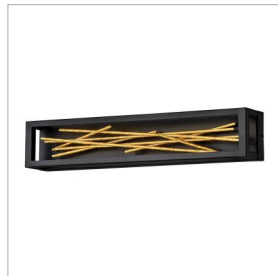

# STYX

**FR46402BLK**

LARGE LED SCONCE

The breathtaking design of Styx fuses rich glamour with modern styling for an enthralling and dynamic silhouette with unexpected elements. An integrated LED open frame is fully dimmable, composed of clean angles in a chic Black finish. The frame illuminates textured metal branches in Gilded Gold, mingling organic and contemporary elements.

DETAILS	
FINISH:	Black
MATERIAL:	Steel
DIMMABLE:	YES, CL TYPE DIMMER (SSL7A)

DIMENSIONS	
WIDTH:	6"
HEIGHT:	24"
WEIGHT:	9.5lb
BACK PLATE:	6"W X 24"H
EXTENSION:	4"
TOP TO OUTLET:	12.000000"

LIGHT SOURCE	
LIGHT SOURCE:	Integrated LED
WATTAGE:	30w LED *Included
VOLTAGE:	120v/277v

SHIPPING	
CARTON LENGTH:	8.5
CARTON WIDTH:	27
CARTON HEIGHT:	7
CARTON WEIGHT:	11

**PRODUCT DETAILS:**

- Suitable for use in dry (indoor) locations as defined by NEC and CEC. Meets United States UL Underwriters Laboratories & CSA Canadian Standards Association Product Safety Standards.
- Fixture can be mounted horizontally.
- Fixture can be mounted either up or down
- LED components carry a 5-year limited warranty
- Fixture can be mounted vertically
- ADA compliant
- Striking and glamorous silhouette with luxe details and a rich finish that makes a dramatic statement
- Equipped with 120/277V universal driver.