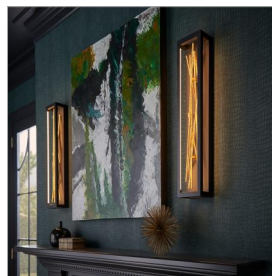

STYX

FR46402BLK

LARGE LED SCONCE

The breathtaking design of Styx fuses rich glamour with modern styling for an enthralling and dynamic silhouette with unexpected elements. An integrated LED open frame is fully dimmable, composed of clean angles in a chic Black finish. The frame illuminates textured metal branches in Gilded Gold, mingling organic and contemporary elements.

DETAILS	
FINISH:	Black
MATERIAL:	Steel
DIMMABLE:	YES, CL TYPE DIMMER (SSL7A)

DIMENSIONS	
WIDTH:	6"
HEIGHT:	24"
WEIGHT:	9.5lb
BACK PLATE:	6"W X 24"H
EXTENSION:	4"
TOP TO OUTLET:	12.000000"

LIGHT SOURCE	
LIGHT SOURCE:	Integrated LED
WATTAGE:	30w LED *Included
VOLTAGE:	120v/277v

SHIPPING	
CARTON LENGTH:	8.5
CARTON WIDTH:	27
CARTON HEIGHT:	7
CARTON WEIGHT:	11

PRODUCT DETAILS:

- Suitable for use in dry (indoor) locations as defined by NEC and CEC. Meets United States UL Underwriters Laboratories & CSA Canadian Standards Association Product Safety Standards.
- Fixture can be mounted horizontally.
- Fixture can be mounted either up or down
- LED components carry a 5-year limited warranty
- Fixture can be mounted vertically
- ADA compliant
- Striking and glamorous silhouette with luxe details and a rich finish that makes a dramatic statement
- Equipped with 120/277V universal driver.