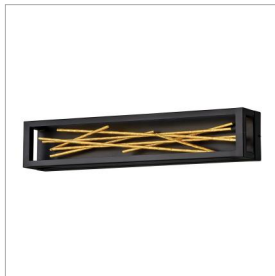

# STYX

**FR46402BLK**

LARGE LED SCONCE

The breathtaking design of Styx fuses rich glamour with modern styling for an enthralling and dynamic silhouette with unexpected elements. An integrated LED open frame is fully dimmable, composed of clean angles in a chic Black finish. The frame illuminates textured metal branches in Gilded Gold, mingling organic and contemporary elements.

DETAILS	
FINISH:	Black
MATERIAL:	Steel
DIMMABLE:	YES, CL TYPE DIMMER (SSL7A)

DIMENSIONS	
WIDTH:	6"
HEIGHT:	24"
WEIGHT:	9.5lb
BACK PLATE:	6"W X 24"H
EXTENSION:	4"
TOP TO OUTLET:	12.000000"

LIGHT SOURCE	
LIGHT SOURCE:	Integrated LED
WATTAGE:	30w LED *Included
VOLTAGE:	120v/277v

SHIPPING	
CARTON LENGTH:	8.5
CARTON WIDTH:	27
CARTON HEIGHT:	7
CARTON WEIGHT:	11

**PRODUCT DETAILS:**

- Suitable for use in dry (indoor) locations as defined by NEC and CEC. Meets United States UL Underwriters Laboratories & CSA Canadian Standards Association Product Safety Standards.
- Fixture can be mounted horizontally.
- Fixture can be mounted either up or down
- LED components carry a 5-year limited warranty
- Fixture can be mounted vertically
- ADA compliant
- Striking and glamorous silhouette with luxe details and a rich finish that makes a dramatic statement
- Equipped with 120/277V universal driver.