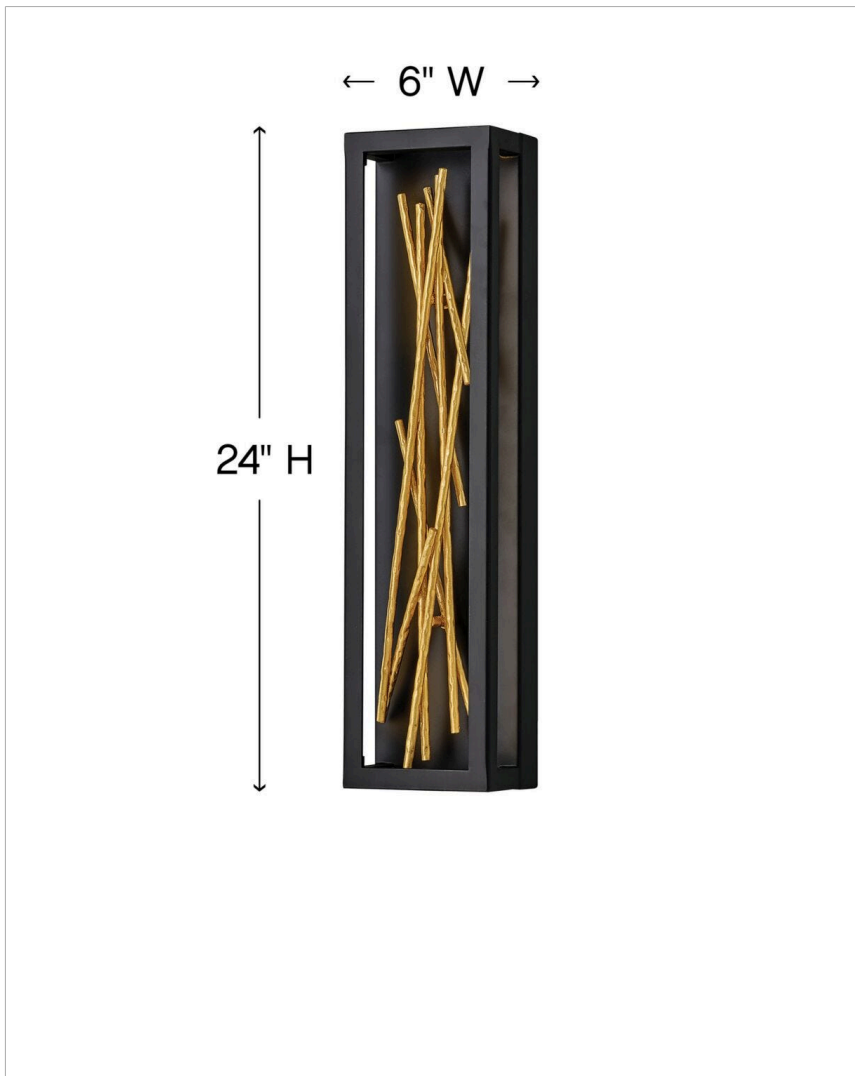

STYX

FR46402BLK

LARGE LED SCONCE

The breathtaking design of Styx fuses rich glamour with modern styling for an enthralling and dynamic silhouette with unexpected elements. An integrated LED open frame is fully dimmable, composed of clean angles in a chic Black finish. The frame illuminates textured metal branches in Gilded Gold, mingling organic and contemporary elements.

DETAILS	
FINISH:	Black
MATERIAL:	Steel
DIMMABLE:	YES, CL TYPE DIMMER (SSL7A)

DIMENSIONS	
WIDTH:	6"
HEIGHT:	24"
WEIGHT:	9.5lb
BACK PLATE:	6"W X 24"H
EXTENSION:	4"
TOP TO OUTLET:	12.000000"

LIGHT SOURCE	
LIGHT SOURCE:	Integrated LED
WATTAGE:	30w LED *Included
VOLTAGE:	120v/277v

SHIPPING	
CARTON LENGTH:	8.5
CARTON WIDTH:	27
CARTON HEIGHT:	7
CARTON WEIGHT:	11

PRODUCT DETAILS:

- Suitable for use in dry (indoor) locations as defined by NEC and CEC. Meets United States UL Underwriters Laboratories & CSA Canadian Standards Association Product Safety Standards.
- Fixture can be mounted horizontally.
- Fixture can be mounted either up or down
- LED components carry a 5-year limited warranty
- Fixture can be mounted vertically
- ADA compliant
- Striking and glamorous silhouette with luxe details and a rich finish that makes a dramatic statement
- Equipped with 120/277V universal driver.