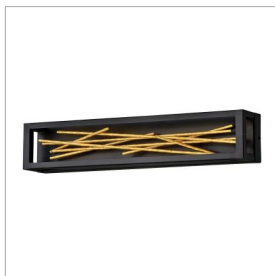

STYX

FR46402BLK

LARGE LED SCONCE

The breathtaking design of Styx fuses rich glamour with modern styling for an enthralling and dynamic silhouette with unexpected elements. An integrated LED open frame is fully dimmable, composed of clean angles in a chic Black finish. The frame illuminates textured metal branches in Gilded Gold, mingling organic and contemporary elements.

DETAILS	
FINISH:	Black
MATERIAL:	Steel
DIMMABLE:	YES, CL TYPE DIMMER (SSL7A)

DIMENSIONS	
WIDTH:	6"
HEIGHT:	24"
WEIGHT:	9.5lb
BACK PLATE:	6"W X 24"H
EXTENSION:	4"
TOP TO OUTLET:	12.000000"

LIGHT SOURCE	
LIGHT SOURCE:	Integrated LED
WATTAGE:	30w LED *Included
VOLTAGE:	120v/277v

SHIPPING	
CARTON LENGTH:	8.5
CARTON WIDTH:	27
CARTON HEIGHT:	7
CARTON WEIGHT:	11

PRODUCT DETAILS:

- Suitable for use in dry (indoor) locations as defined by NEC and CEC. Meets United States UL Underwriters Laboratories & CSA Canadian Standards Association Product Safety Standards.
- Fixture can be mounted horizontally.
- Fixture can be mounted either up or down
- LED components carry a 5-year limited warranty
- Fixture can be mounted vertically
- ADA compliant
- Striking and glamorous silhouette with luxe details and a rich finish that makes a dramatic statement
- Equipped with 120/277V universal driver.