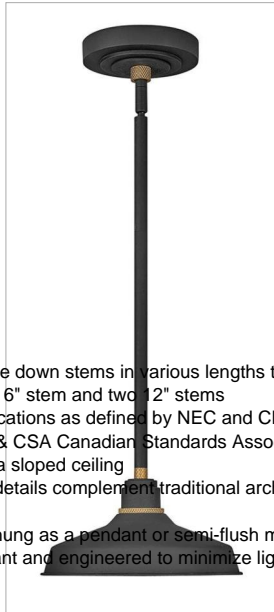

FOUNDRY CLASSIC

10281TK

SMALL CONVERTIBLE PENDANT BARN LIGHT

Decidedly industrious, Foundry reinvents purposeful lighting. Focused and direct, the sturdy aluminum shade features knurled brass details to offset a variety of finish options while casting a uniform light. The simple, understated form plants a vintage aesthetic for both inside and outside spaces while offering mix and match options that customize the look.

DETAILS	
FINISH:	Textured Black
MATERIAL:	Aluminum
SHADE:	Metal
SLOPE DEGREE:	90
DIMMABLE:	YES, WITH DIMMABLE LAMP (NOT INCLUDED)

DIMENSIONS	
WIDTH:	9.5"
HEIGHT:	5.5"
WEIGHT:	5lb

LIGHT SOURCE	
LIGHT SOURCE:	Socketed
WATTAGE:	1-14w Med. LED, 100w Equiv.
VOLTAGE:	120v

MOUNTING	
CANOPY:	6" Dia.
LEAD WIRE:	1 X 72"
MAX HEIGHT:	39.5

SHIPPING	
CARTON LENGTH:	16
CARTON WIDTH:	16
CARTON HEIGHT:	16
CARTON WEIGHT:	8

PRODUCT DETAILS:

- This fixture includes multiple down stems in various lengths to customize the installation height of the fixture, including one 6" stem and two 12" stems
- Suitable for use in damp locations as defined by NEC and CEC. Meets United States UL Underwriters Laboratories & CSA Canadian Standards Association Product Safety Standards.
- This item may be hung on a sloped ceiling
- Classic lines and heritage details complement traditional architecture
- 2-year finish warranty
- Convertible fixture can be hung as a pendant or semi-flush mount
- Fixture is Dark Sky compliant and engineered to minimize light glare upward into the night sky