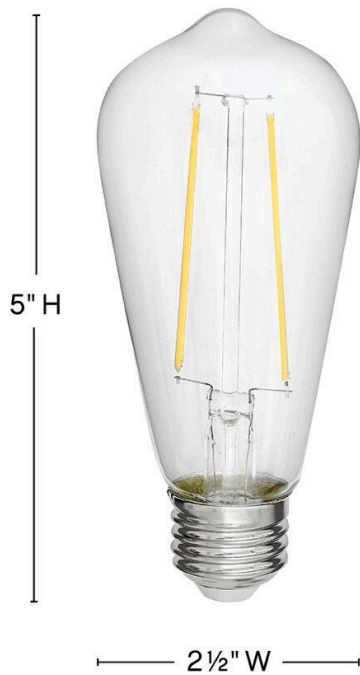

LUMIGLO BULB

E26ST192245CL

LED BULB

To create superior, softer light that sets the scene in any indoor or outdoor setting, Hinkley's Lumiglo™ LED bulbs feature unique filament technology designed to cast a warm ambient glow. Dimmable functionality provides full control over brightness, allowing you to craft an atmosphere that perfectly accentuates your space.

DETAILS	
FINISH:	Accessories
DIMMABLE:	YES - CL TYPE DIMMER (SSL7A)

DIMENSIONS	
WIDTH:	1.3"
HEIGHT:	7"

LIGHT SOURCE	
LIGHT SOURCE:	Socketed
WATTAGE:	1-2w Med. LED
VOLTAGE:	120v

SHIPPING	
CARTON LENGTH:	1.5
CARTON WIDTH:	2
CARTON HEIGHT:	7.8
CARTON WEIGHT:	1