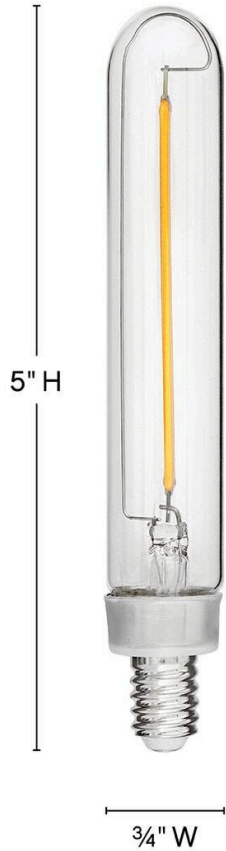

### LED BULB

To create superior, softer light that sets the scene in any indoor or outdoor setting, Hinkley's Lumiglo™ LED bulbs feature unique filament technology designed to cast a warm ambient glow. Dimmable functionality provides full control over brightness, allowing you to craft an atmosphere that perfectly accentuates your space.

DETAILS	
FINISH:	Accessories
DIMMABLE:	YES - CL TYPE DIMMER (SSL7A)

DIMENSIONS	
HEIGHT:	5"

LIGHT SOURCE	
LIGHT SOURCE:	Socketed
WATTAGE:	1-2w Cand. LED
VOLTAGE:	120v

SHIPPING	
CARTON LENGTH:	2
CARTON WIDTH:	2.5
CARTON HEIGHT:	3.8