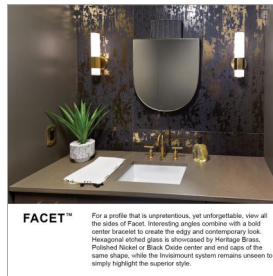

FACET

51150BX

MEDIUM LED SCNCE

View the many sides of Facet. Interesting angles combine with bold metal features to create an edgy and contemporary profile that is unpretentious yet unforgettable. Hexagonaletched opal glass is showcased by Heritage Brass or Black Oxide finishes.

DETAILS	
FINISH:	Black Oxide
MATERIAL:	Steel
GLASS:	Etched Opal
DIMMABLE:	YES - CL TYPE DIMMER (SSL7A)

DIMENSIONS	
WIDTH:	5"
HEIGHT:	14"
WEIGHT:	3lb
BACK PLATE:	5" Dia.
EXTENSION:	4"
TOP TO OUTLET:	10"

LIGHT SOURCE	
LIGHT SOURCE:	Integrated LED
WATTAGE:	16w LED *Included
VOLTAGE:	120v

SHIPPING	
CARTON LENGTH:	15
CARTON WIDTH:	11.5
CARTON HEIGHT:	6.3
CARTON WEIGHT:	4

PRODUCT DETAILS:

- Fixture can be mounted either up or down
- Suitable for use in damp locations as defined by NEC and CEC. Meets United States UL Underwriters Laboratories & CSA Canadian Standards Association Product Safety Standards.
- LED components carry a 5-year limited warranty
- Bold silhouette with dramatic details creates a modern statement
- ADA compliant
- Mounting hardware is hidden on the back plate to ensure a clean silhouette