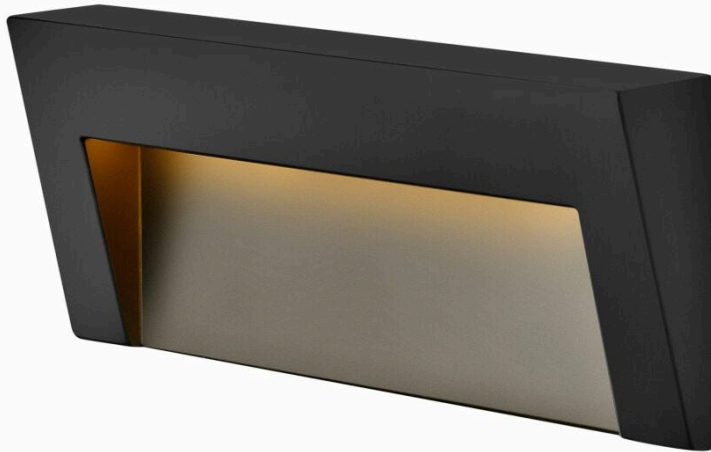

TAPER

1557SK

DECK SCONCE WIDE HORIZONTAL

Seamlessly blending into architectural elements inside or outside the home, the Taper series beautifully illuminates stairs, walkways, or patio spaces, enhancing the outdoor lighting experience. Made of aluminum and featuring an etched glass lens, this sconce mounts flush to the surface and includes an integrated LED light for over 40,000 hrs of light. This low-voltage fixture is practical and safer, especially in an outdoor setting. Expand time spent in outdoor living spaces and increase safety and security.

DETAILS	
FINISH:	Satin Black
MATERIAL:	Aluminum
GLASS:	Etched
DIMMABLE:	YES - WITH MLV ON TRANSFORMER PRIMARY

DIMENSIONS	
WIDTH:	8"
HEIGHT:	3"
DEPTH:	1
BACK PLATE:	8"W X 3"H
EXTENSION:	1"

LIGHT SOURCE	
LIGHT SOURCE:	Integrated LED
WATTAGE:	2.50w LED *Included
VOLTAGE:	12v
VOLT AMPS:	3
TRANSFORMER REQUIRED:	Yes

MOUNTING	
LEAD WIRE:	1 X 60"

SHIPPING	
CARTON LENGTH:	3.4
CARTON WIDTH:	1.4
CARTON HEIGHT:	8.5
CARTON WEIGHT:	1

PRODUCT DETAILS:

- Suitable for use in wet (outdoor direct rain) locations as defined by NEC and CEC. Meets United States UL Underwriters Laboratories & CSA Canadian Standards Association Product Safety Standards
- A wiring kit is supplied
- ADA compliant
- For more information on how to control your landscape lighting via the Hinkley Home Automation App, [click here](#).
- Bold lines and a clean, minimalist style complement contemporary architecture
- Rated for both indoor and outdoor use
- Mounts flush on a surface
- Easy and efficient installation: fewer fixtures illuminate a more extensive area, offering a diverse range of mounting opportunities.

HINKLEY

HINKLEY
33000 Pin Oak Parkway
Avon Lake, OH 44012

PHONE: (440) 653-5500
Toll Free: 1 (800) 446-5539

hinkley.com