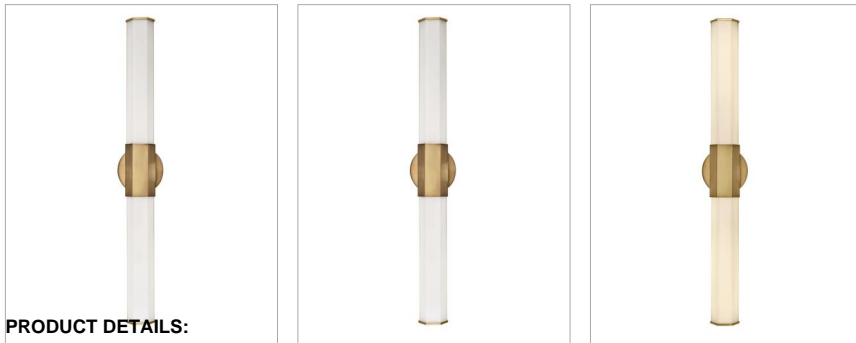

FACET

51153HB

LARGE LED VANITY

View the many sides of Facet. Interesting angles combine with bold metal features to create an edgy and contemporary profile that is unpretentious yet unforgettable. Hexagonaletched opal glass is showcased by Heritage Brass or Black Oxide finishes.

DETAILS	
FINISH:	Heritage Brass
MATERIAL:	Steel
GLASS:	Etched Opal
DIMMABLE:	YES, CL TYPE DIMMER (SSL7A)

DIMENSIONS	
WIDTH:	32"
HEIGHT:	5"
WEIGHT:	5lb
BACK PLATE:	5" Dia.
EXTENSION:	4"
TOP TO OUTLET:	2.500000"

LIGHT SOURCE	
LIGHT SOURCE:	Integrated LED
WATTAGE:	40w LED *Included
VOLTAGE:	120v

SHIPPING	
CARTON LENGTH:	34.5
CARTON WIDTH:	12
CARTON HEIGHT:	6.5
CARTON WEIGHT:	6.5

PRODUCT DETAILS:

- Suitable for use in damp locations as defined by NEC and CEC. Meets United States UL Underwriters Laboratories & CSA Canadian Standards Association Product Safety Standards.
- LED components carry a 5-year limited warranty
- Bold silhouette with dramatic details creates a modern statement
- Fixture can be mounted vertically
- ADA compliant
- Mounting hardware is hidden on the back plate to ensure a clean silhouette