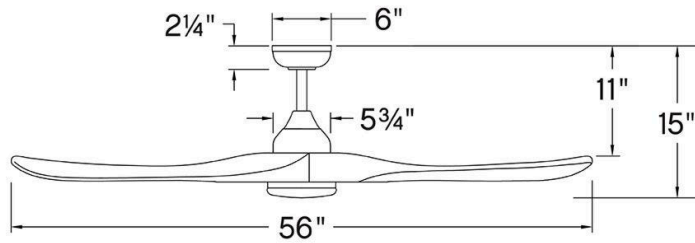

# SWELL ILLUMINATED

903856FBB-LDD

SWELL ILLUMINATED 56" LED SMART FAN

DETAILS	
FAN FINISH:	Matte Black
GLASS:	Etched Opal
BLADE COUNT:	3
SLOPE DEGREE:	20

DIMENSIONS	
WIDTH:	56"
HEIGHT:	15"
WEIGHT:	28.6lb

LIGHT SOURCE	
VOLTAGE:	120v

MOUNTING	
CANOPY:	6" Dia.
LEAD WIRE:	1 X 76"

SHIPPING	
CARTON LENGTH:	37.9
CARTON WIDTH:	15.4
CARTON HEIGHT:	12.4
CARTON WEIGHT:	30.8

Sophisticated and distinct, Swell Illuminated perfectly sets the scene in contemporary spaces without sacrificing functionality – featuring integrated LEDs complemented by a variety of classic finish combinations. A versatile, damp-rated design makes Swell perfect for both interior and outdoor settings. Equipped with a 6-speed DC motor that is WiFi enabled and ready to connect right out of the box. Operated by the HIRO control or WiFi compatible with the Hinkley app.