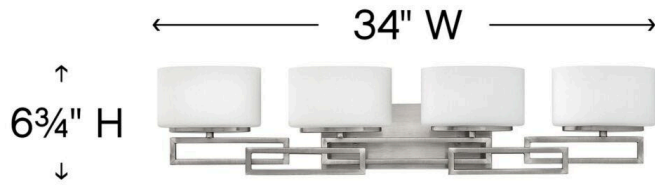

DETAILS	
FINISH:	Antique Nickel
MATERIAL:	Metal
GLASS:	Etched Opal
DIMMABLE:	Yes

DIMENSIONS	
WIDTH:	34"
HEIGHT:	6.8"
WEIGHT:	8lb
BACK PLATE:	12"W X 4.75"H
EXTENSION:	5"
TOP TO OUTLET:	4.000000"

LIGHT SOURCE	
LIGHT SOURCE:	Socketed
WATTAGE:	4-60w G-9 *Included or 4-5w G9 LED, 60w Equiv.
VOLTAGE:	120v

#### PRODUCT DETAILS:

- This fixture must be installed with shades/glass facing up toward the ceiling
- Suitable for use in damp locations as defined by NEC and CEC. Meets United States UL Underwriters Laboratories & CSA Canadian Standards Association Product Safety Standards.
- Merging the best of traditional and modern elements with a sophisticated and streamlined look
- Mounting hardware is hidden on the back plate to ensure a clean silhouette