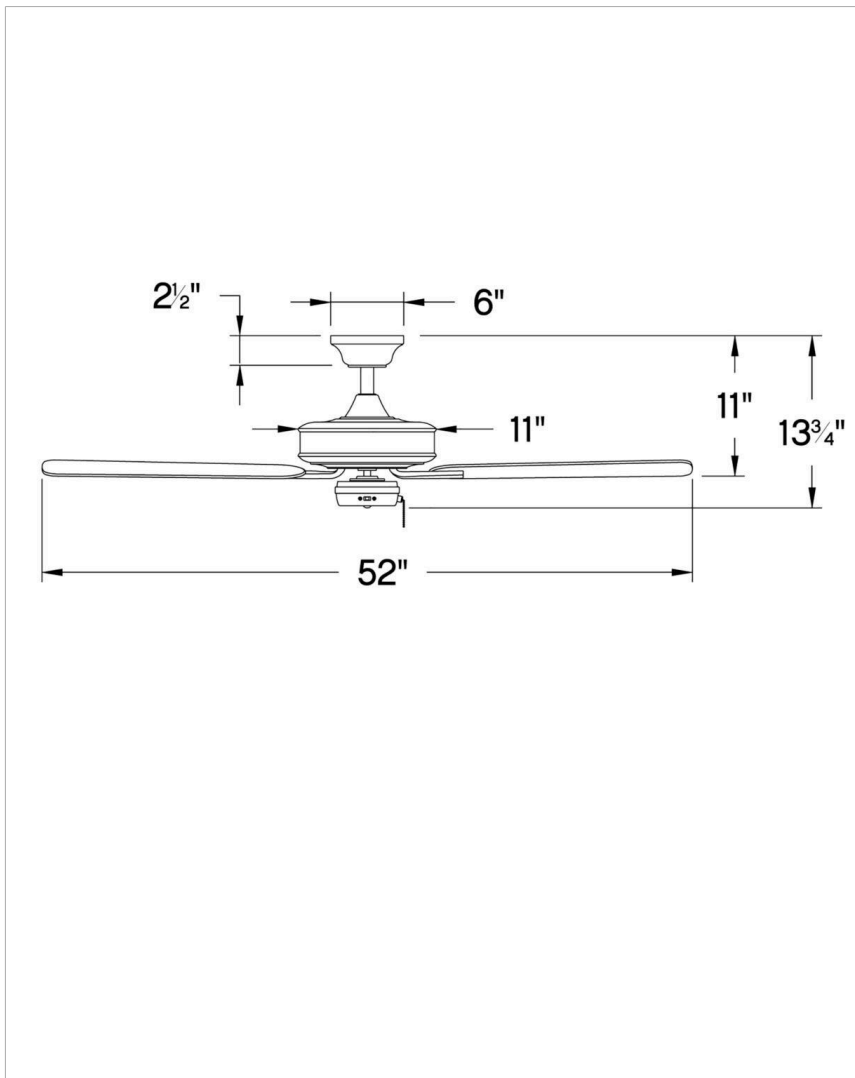

METRO WET

903352FCW-NWA

METRO WET 52" FAN

DETAILS	
FAN FINISH:	Chalk White
BLADE COUNT:	5
SLOPE DEGREE:	20

DIMENSIONS	
WIDTH:	52"
HEIGHT:	9.8"
WEIGHT:	16lb

LIGHT SOURCE	
VOLTAGE:	120v

MOUNTING	
CANOPY:	6" Dia.
LEAD WIRE:	1 X 76"

SHIPPING	
CARTON LENGTH:	23.2
CARTON WIDTH:	13.4
CARTON HEIGHT:	10.3
CARTON WEIGHT:	18

The Metro Wet ceiling fan evokes a sense of timeless tradition to indoor and outdoor settings. Composed of Composite blades, Metro is available in Brushed Nickel with Silver blades, Chalk White with Chalk White blades, Matte Black with Matte Black blades, and Metallic Matte Bronze with Walnut blades. Wet-rated, Metro Wet is versatile enough to be used for both indoor and outdoor spaces and is part of the Regency Collection.

PRODUCT DETAILS:

- Classic, elegant lines and timeless details enhance a traditional space
- This item includes a 4.5" down rod. Other various lengths of down rods are available and sold separately to customize the installation height.
- Add an optional light kit to customize the functionality of the fan
- Pull chain manual reverse, accessory controls available
- For more information on how to control your ceiling fan via the Hinkley Home Automation App, [click here](#).
- This item may be hung on a sloped ceiling
- Suitable for use in wet (outdoor direct rain) locations as defined by NEC and CEC. Meets United States UL Underwriters Laboratories & CSA Canadian Standards Association Product Safety Standards
- Accessory controls available that are compatible with your WiFi for the ultimate Smart Home connectivity

HINKLEY

HINKLEY
33000 Pin Oak Parkway
Avon Lake, OH 44012

PHONE: (440) 653-5500
Toll Free: 1 (800) 446-5539

hinkley.com

METRO WET 52" FAN

903352FCW-NWA

PERFORMANCE SPECIFICATIONS	STANDARD		DUAL MOUNT	
	HIGH SPEED	AVERAGE SPEED	HIGH SPEED	AVERAGE SPEED
Airflow	4672	3189	4167	2884
EnergyUse	57.7	35	57.6	35
EnergyCost	16	10	16	10
Efficiency	81	90	72.3	82
AMPS	0.49	0.35	0.49	0.35
RPMS	154	105	152	34