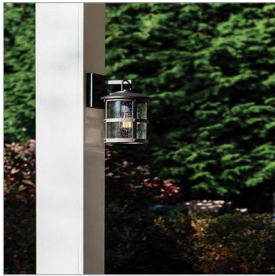

LAKEHOUSE

2680DZ-LL

MEDIUM WALL MOUNT LANTERN

The look is relaxed, but the components of Lakehouse are quietly satisfying. Lakehouse features a distressed, Aged Zinc with Driftwood Gray or a Black finish accompanied by clear seedy glass. Cast aluminum construction ensures Lakehouse will withstand for years. Blissfully simple, yet all the details are memorable.

DETAILS	
FINISH:	Aged Zinc
MATERIAL:	Aluminum
GLASS:	Clear Seedy
DIMMABLE:	YES - CL TYPE DIMMER (SSL7A)

DIMENSIONS	
WIDTH:	7.3"
HEIGHT:	14.5"
WEIGHT:	9lb
BACK PLATE:	5"W X 7"H
EXTENSION:	8.5"
TOP TO OUTLET:	3.5"

LIGHT SOURCE	
LIGHT SOURCE:	Socketed
WATTAGE:	1-5w Med. LED *Included
VOLTAGE:	120v

SHIPPING	
CARTON LENGTH:	11.5
CARTON WIDTH:	10.5
CARTON HEIGHT:	17.5
CARTON WEIGHT:	5.9

PRODUCT DETAILS:

- Our Estate Collections boast a breadth of fixtures defined by coordinating composition, enduring architecture, and time-honored craftsmanship, designed to meet the needs of expansive properties with extended outdoor living spaces. From the entrance of your driveway to the depths of your backyard, these collections provide cohesive design for stately exteriors.
- Suitable for use in wet (outdoor direct rain) locations as defined by NEC and CEC. Meets United States UL Underwriters Laboratories & CSA Canadian Standards Association Product Safety Standards
- LED Bulbs carry a 3-year limited warranty
- 2-year finish warranty
- Images are for reference purpose only and may not be pictured with the specified LED filament bulb
- Classic, modern style with a nautical flair adds elegance to a variety of exteriors