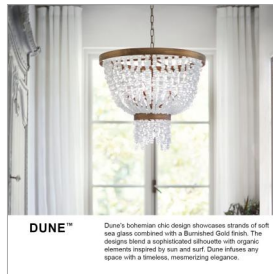

PRODUCT DETAILS:

- Suitable for use in dry (indoor) locations as defined by NEC and CEC. Meets United States UL Underwriters Laboratories & CSA Canadian Standards Association Product Safety Standards.
- Classic, elegant lines and timeless details enhance a traditional space
- Luxurious gold finish with opulent sheen